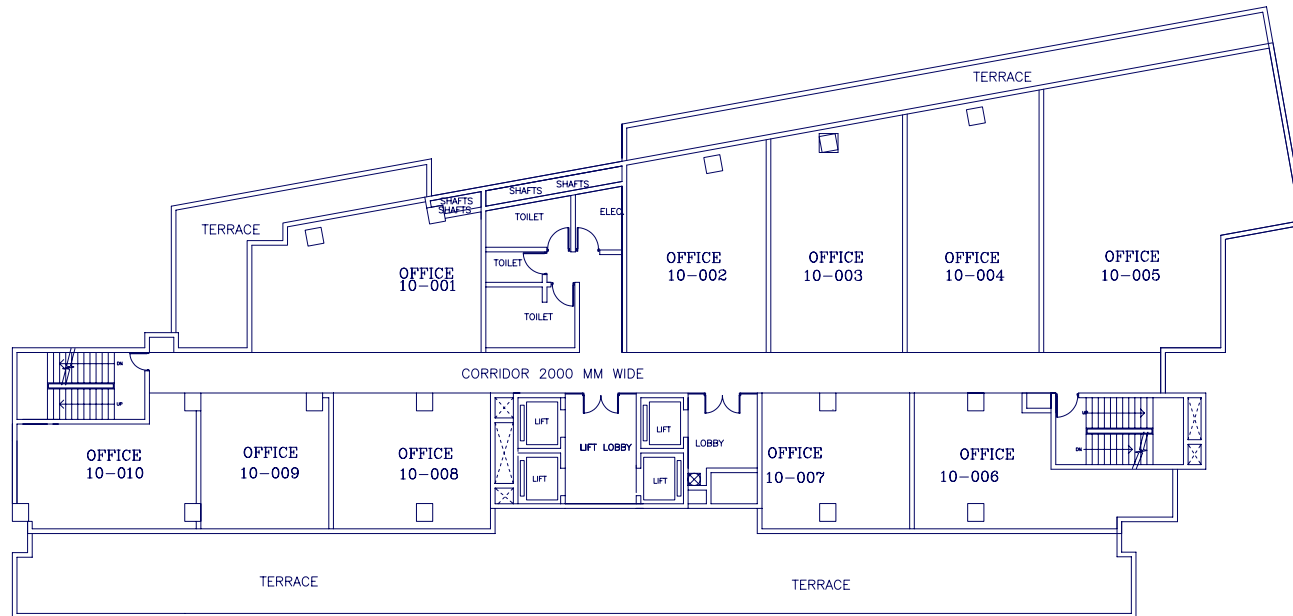

PALM SPRINGS PLAZA, GURGAON

APPROVED BY -
PROJECT DEPTT.

EIGHTH FLOOR PLAN

R0	R1	R2
01.11.2007	21.11.2007	10.07.08

PALM SPRINGS PLAZA, GURGAON

APPROVED BY -
PROJECT DEPTT.

Not to scale

NINTH FLOOR PLAN

R0	R1	R2	
01.11.2007	21.11.2007	10.07.08	

PALM SPRINGS PLAZA, GURGAON

APPROVED BY -
PROJECT DEPTT.

Not to scale

TENTH FLOOR PLAN

R0	R1	R2	
01.11.2007	21.11.2007	10.07.08	

PALM SPRINGS PLAZA, GURGAON

APPROVED BY -
PROJECT DEPTT.