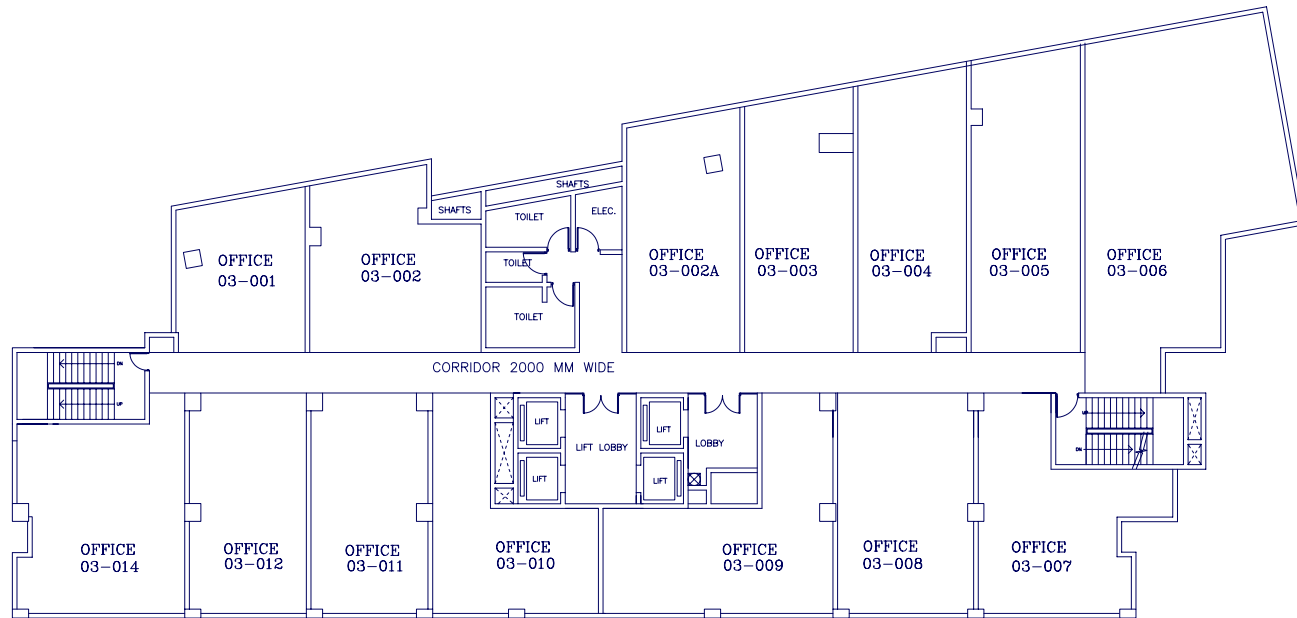

PALM SPRINGS PLAZA, GURGAON

APPROVED BY -
PROJECT DEPTT.

SECOND FLOOR PLAN

R0	R1	R2
01.11.2007	21.11.2007	10.07.08

PALM SPRINGS PLAZA, GURGAON

APPROVED BY -
PROJECT DEPTT.

THIRD FLOOR PLAN

R0	R1	R2
01.11.2007	21.11.2007	10.07.08

PALM SPRINGS PLAZA, GURGAON

APPROVED BY -
PROJECT DEPTT.

**FOURTH FLOOR
PLAN**

R0	R1	R2
01.11.2007	21.11.2007	10.07.08

PALM SPRINGS PLAZA, GURGAON

APPROVED BY -
PROJECT DEPTT.

FIFTH FLOOR PLAN

R0	R1	R2
01.11.2007	21.11.2007	10.07.08