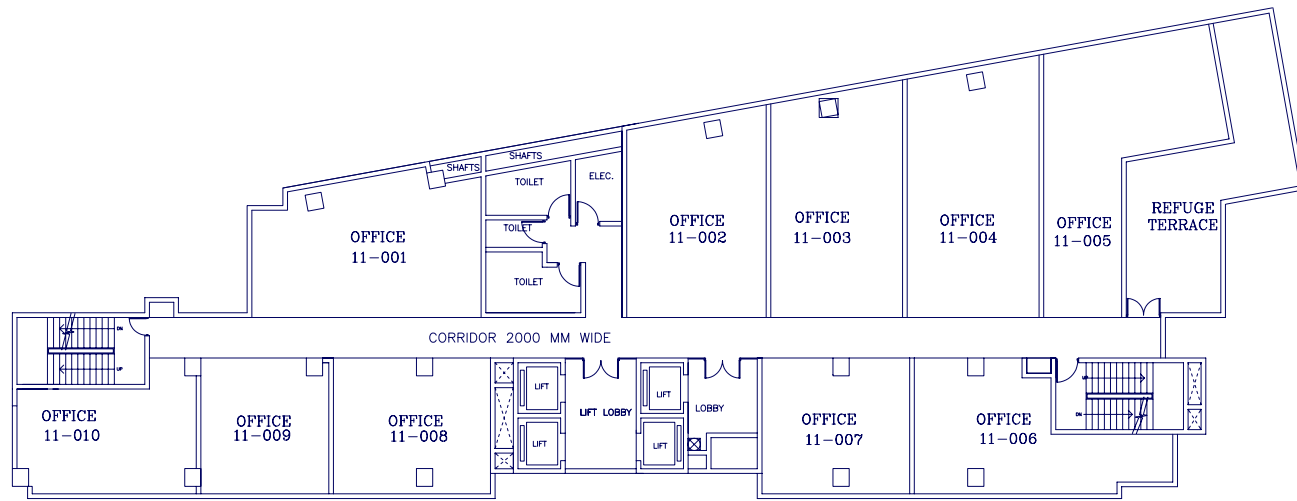

PALM SPRINGS PLAZA, GURGAON

APPROVED BY -
PROJECT DEPTT.

EIGHTH FLOOR PLAN

R0	R1	R2
01.11.2007	21.11.2007	10.07.08

PALM SPRINGS PLAZA, GURGAON

APPROVED BY -
PROJECT DEPTT.

Not to scale

NINTH FLOOR PLAN

R0	R1	R2	
01.11.2007	21.11.2007	10.07.08	

PALM SPRINGS PLAZA, GURGAON

APPROVED BY -
PROJECT DEPTT.

Not to scale

TENTH FLOOR PLAN

R0	R1	R2	
01.11.2007	21.11.2007	10.07.08	

PALM SPRINGS PLAZA, GURGAON

APPROVED BY -
PROJECT DEPTT.

Not to scale			
ELEVENTH FLOOR PLAN			
R0	R1	R2	
01.11.2007	21.11.2007	10.07.08	

PALM SPRINGS PLAZA, GURGAON

APPROVED BY -
PROJECT DEPTT.

**TWELFTH FLOOR
PLAN**

Not to scale	R0	R1	R2
01.11.2007	21.11.2007	10.07.08	