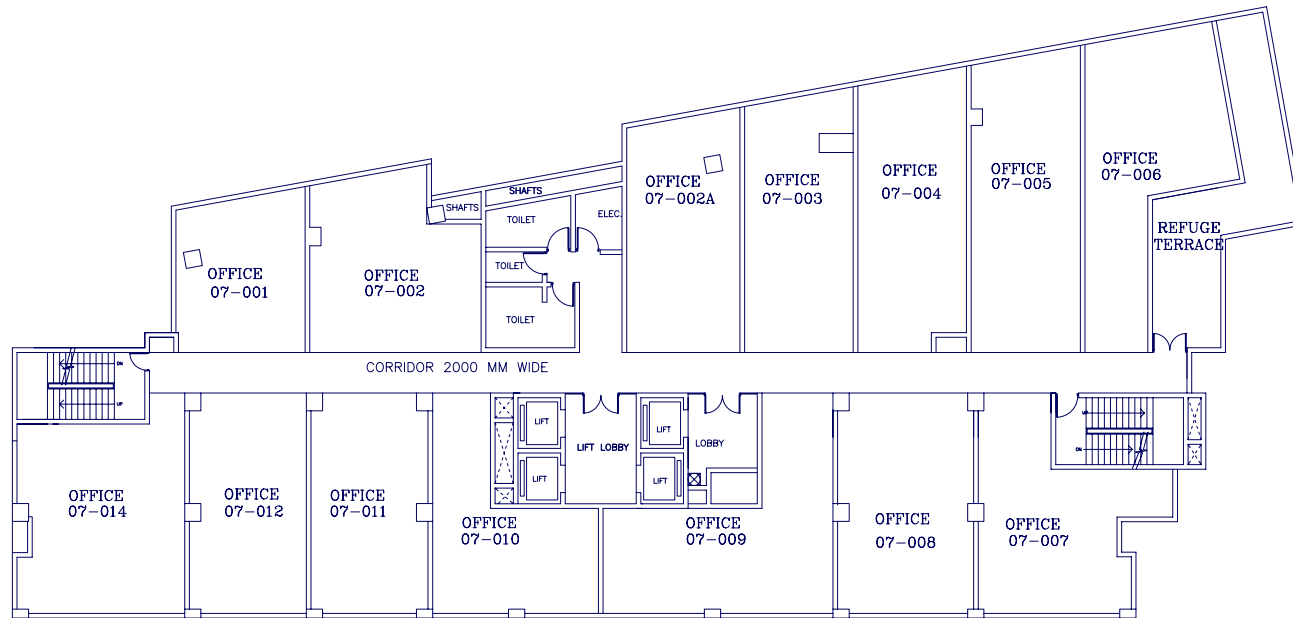

PALM SPRINGS PLAZA, GURGAON

APPROVED BY -
PROJECT DEPTT.

**FOURTH FLOOR
PLAN**

R0	R1	R2
01.11.2007	21.11.2007	10.07.08

PALM SPRINGS PLAZA, GURGAON

APPROVED BY -
PROJECT DEPTT.

FIFTH FLOOR PLAN

R0	R1	R2
01.11.2007	21.11.2007	10.07.08

PALM SPRINGS PLAZA, GURGAON

APPROVED BY -
PROJECT DEPTT.

**SIXTH FLOOR
PLAN**

R0	R1	R2
01.11.2007	21.11.2007	10.07.08

PALM SPRINGS PLAZA, GURGAON

APPROVED BY -
PROJECT DEPTT.

SEVENTH FLOOR PLAN

R0	R1	R2
01.11.2007	21.11.2007	10.07.08