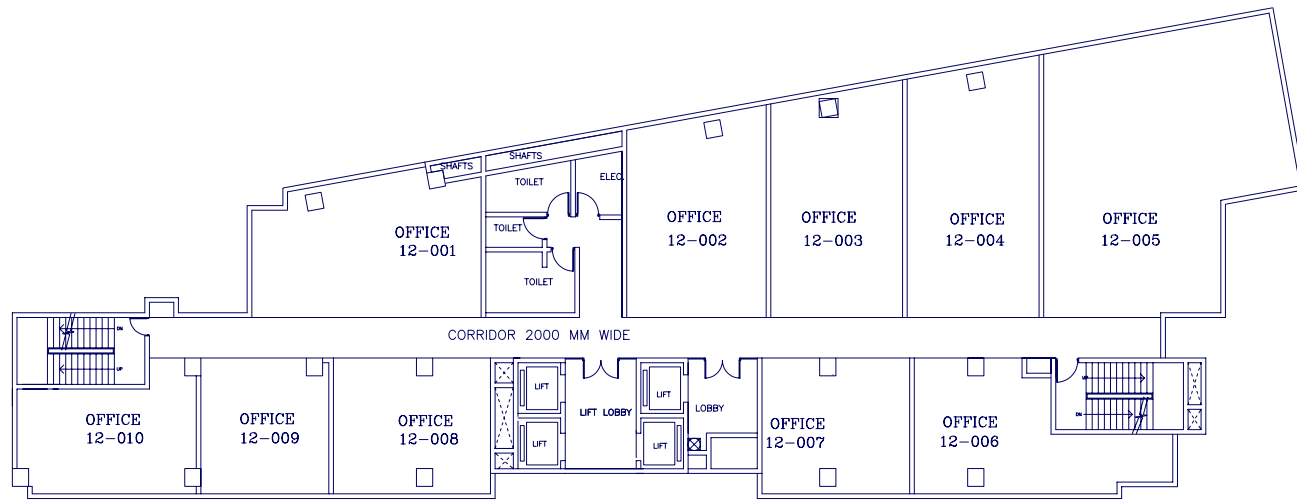

PALM SPRINGS PLAZA, GURGAON

APPROVED BY -
PROJECT DEPTT.

EIGHTH FLOOR PLAN

R0	R1	R2
01.11.2007	21.11.2007	10.07.08

PALM SPRINGS PLAZA, GURGAON

APPROVED BY -
PROJECT DEPTT.

Not to scale

NINTH FLOOR PLAN

R0	R1	R2	
01.11.2007	21.11.2007	10.07.08	

PALM SPRINGS PLAZA, GURGAON

APPROVED BY -
PROJECT DEPTT.

Not to scale

TENTH FLOOR PLAN

R0	R1	R2	
01.11.2007	21.11.2007	10.07.08	

PALM SPRINGS PLAZA, GURGAON

APPROVED BY -
PROJECT DEPTT.

Not to scale			
ELEVENTH FLOOR PLAN			
R0	R1	R2	
01.11.2007	21.11.2007	10.07.08	

PALM SPRINGS PLAZA, GURGAON

APPROVED BY -
PROJECT DEPTT.

**TWELFTH FLOOR
PLAN**

Not to scale	R0	R1	R2
01.11.2007	21.11.2007	10.07.08	