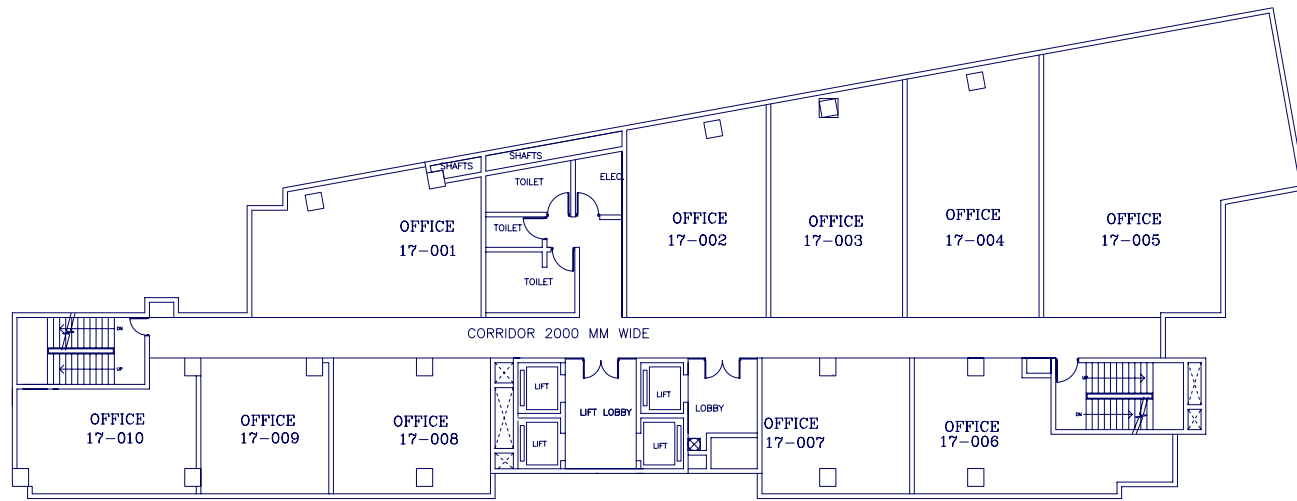

Not to scale			
ELEVENTH FLOOR PLAN			
R0	R1	R2	
01.11.2007	21.11.2007	10.07.08	

PALM SPRINGS PLAZA, GURGAON

APPROVED BY -
PROJECT DEPTT.

**TWELFTH FLOOR
PLAN**

Not to scale	R0	R1	R2
01.11.2007	21.11.2007	10.07.08	

PALM SPRINGS PLAZA, GURGAON

APPROVED BY -
PROJECT DEPTT.

Not to scale  North	FOURTEENTH FLOOR PLAN			
	R0	R1	R2	
	01.11.2007	21.11.2007	10.07.08	

PALM SPRINGS PLAZA, GURGAON

APPROVED BY -
PROJECT DEPTT.

Not to scale			
FIFTEENTH FLOOR PLAN			
R0	R1	R2	
01.11.2007	21.11.2007	10.07.08	

PALM SPRINGS PLAZA, GURGAON

APPROVED BY -
PROJECT DEPTT.

**SIXTEENTH FLOOR
PLAN**

	R0	R1	R2
North	01.11.2007	21.11.2007	10.07.08

PALM SPRINGS PLAZA, GURGAON

APPROVED BY -
PROJECT DEPTT.

Not to scale			
SEVENTEENTH FLOOR PLAN			
R0	R1	R2	
01.11.2007	21.11.2007	10.07.08	