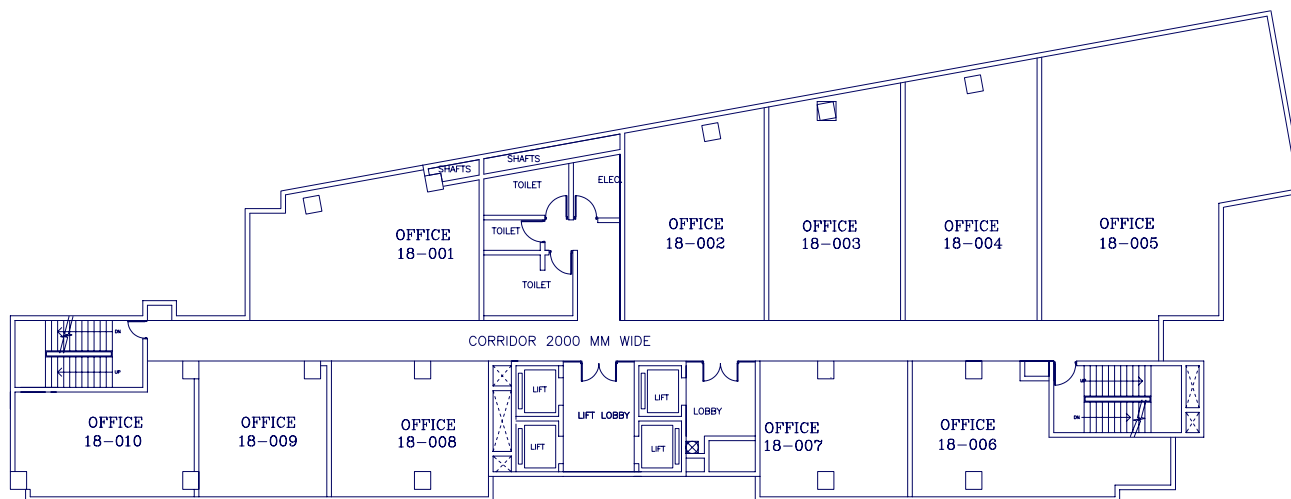

PALM SPRINGS PLAZA, GURGAON

APPROVED BY -
PROJECT DEPTT.

Not to scale  North	FOURTEENTH FLOOR PLAN			
	R0	R1	R2	
	01.11.2007	21.11.2007	10.07.08	

PALM SPRINGS PLAZA, GURGAON

APPROVED BY -
PROJECT DEPTT.

Not to scale			
FIFTEENTH FLOOR PLAN			
R0	R1	R2	
01.11.2007	21.11.2007	10.07.08	

PALM SPRINGS PLAZA, GURGAON

APPROVED BY -
PROJECT DEPTT.

**SIXTEENTH FLOOR
PLAN**

	R0	R1	R2
North	01.11.2007	21.11.2007	10.07.08

PALM SPRINGS PLAZA, GURGAON

APPROVED BY -
PROJECT DEPTT.

Not to scale			
SEVENTEENTH FLOOR PLAN			
R0	R1	R2	
01.11.2007	21.11.2007	10.07.08	

PALM SPRINGS PLAZA, GURGAON

APPROVED BY -
PROJECT DEPTT.

Not to scale

**EIGHTEENTH FLOOR
PLAN**

R0	R1	R2
01.11.2007	21.11.2007	10.07.08