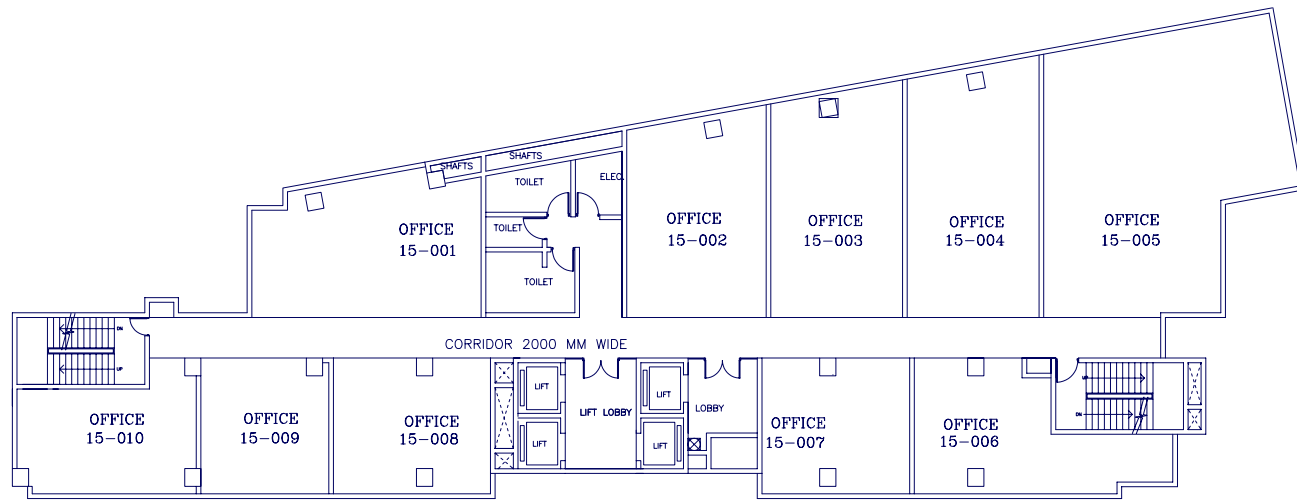

R0	R1	R2	
01.11.2007	21.11.2007	10.07.08	

PALM SPRINGS PLAZA, GURGAON

APPROVED BY -
PROJECT DEPTT.

Not to scale

TENTH FLOOR PLAN

R0	R1	R2	
01.11.2007	21.11.2007	10.07.08	

PALM SPRINGS PLAZA, GURGAON

APPROVED BY -
PROJECT DEPTT.

Not to scale			
ELEVENTH FLOOR PLAN			
R0	R1	R2	
01.11.2007	21.11.2007	10.07.08	

PALM SPRINGS PLAZA, GURGAON

APPROVED BY -
PROJECT DEPTT.

**TWELFTH FLOOR
PLAN**

Not to scale	R0	R1	R2
01.11.2007	21.11.2007	10.07.08	

PALM SPRINGS PLAZA, GURGAON

APPROVED BY -
PROJECT DEPTT.

Not to scale  North	FOURTEENTH FLOOR PLAN			
	R0	R1	R2	
	01.11.2007	21.11.2007	10.07.08	

PALM SPRINGS PLAZA, GURGAON

APPROVED BY -
PROJECT DEPTT.

Not to scale			
FIFTEENTH FLOOR PLAN			
R0	R1	R2	
01.11.2007	21.11.2007	10.07.08	