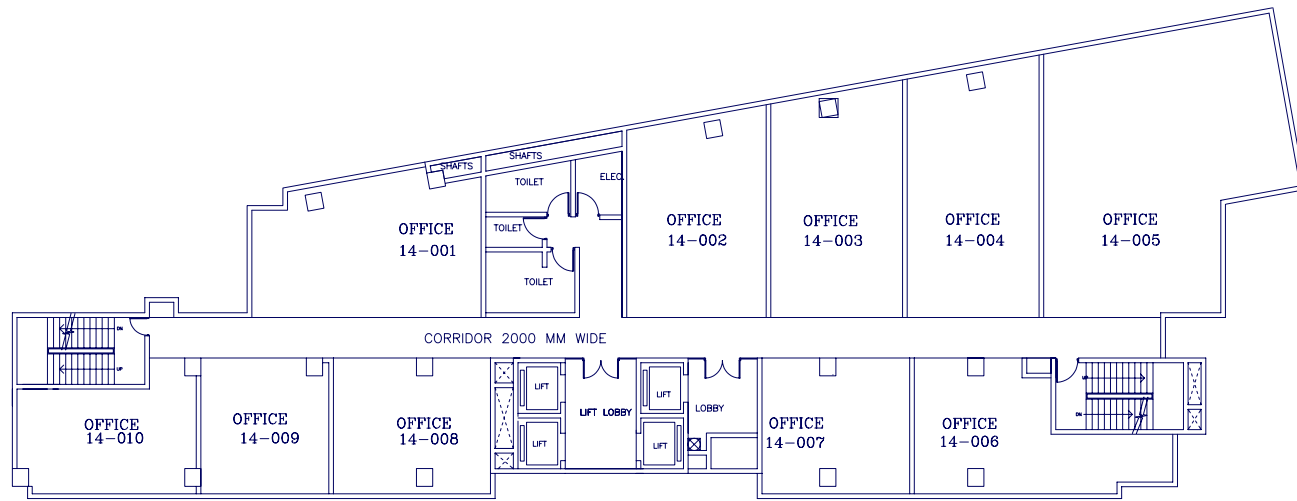

R0	R1	R2	
01.11.2007	21.11.2007	10.07.08	

PALM SPRINGS PLAZA, GURGAON

APPROVED BY -
PROJECT DEPTT.

Not to scale

TENTH FLOOR PLAN

R0	R1	R2	
01.11.2007	21.11.2007	10.07.08	

PALM SPRINGS PLAZA, GURGAON

APPROVED BY -
PROJECT DEPTT.

Not to scale			
ELEVENTH FLOOR PLAN			
R0	R1	R2	
01.11.2007	21.11.2007	10.07.08	

PALM SPRINGS PLAZA, GURGAON

APPROVED BY -
PROJECT DEPTT.

**TWELFTH FLOOR
PLAN**

Not to scale	R0	R1	R2
01.11.2007	21.11.2007	10.07.08	

PALM SPRINGS PLAZA, GURGAON

APPROVED BY -
PROJECT DEPTT.

Not to scale  North	FOURTEENTH FLOOR PLAN			
	R0	R1	R2	
	01.11.2007	21.11.2007	10.07.08	

PALM SPRINGS PLAZA, GURGAON

APPROVED BY -
PROJECT DEPTT.

Not to scale			
FIFTEENTH FLOOR PLAN			
R0	R1	R2	
01.11.2007	21.11.2007	10.07.08	