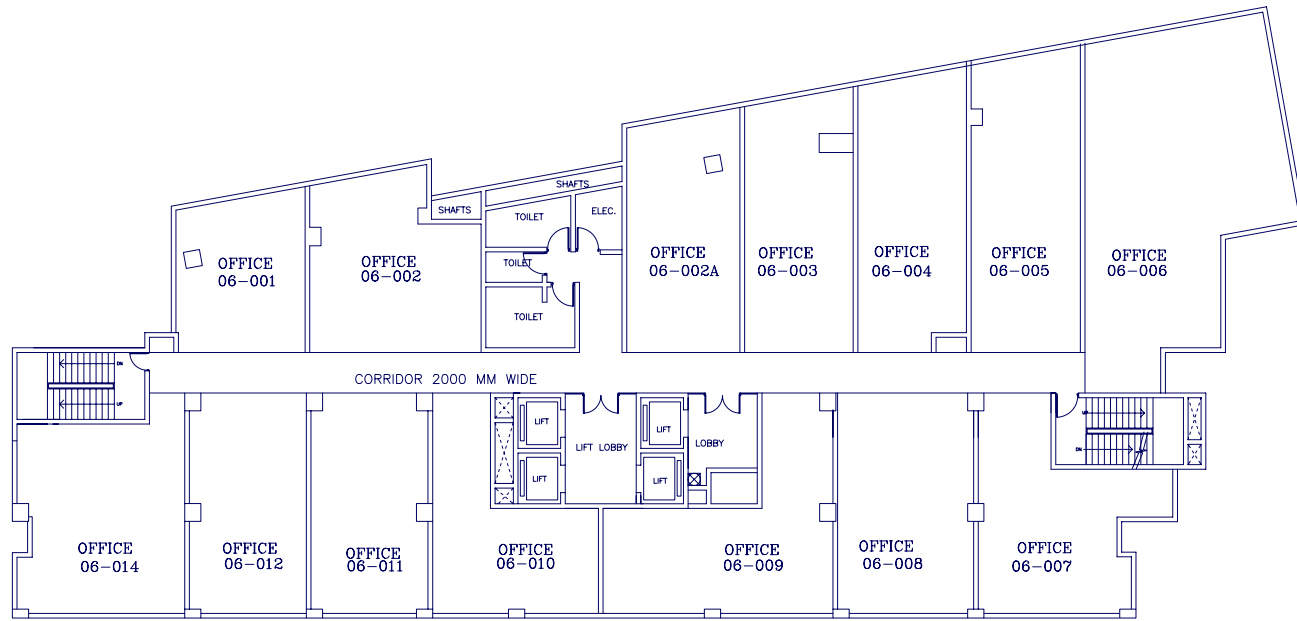

PALM SPRINGS PLAZA, GURGAON

APPROVED BY -
PROJECT DEPTT.

**FOURTH FLOOR
PLAN**

R0	R1	R2
01.11.2007	21.11.2007	10.07.08

PALM SPRINGS PLAZA, GURGAON

APPROVED BY -
PROJECT DEPTT.

FIFTH FLOOR PLAN

R0	R1	R2
01.11.2007	21.11.2007	10.07.08

PALM SPRINGS PLAZA, GURGAON

APPROVED BY -
PROJECT DEPTT.

**SIXTH FLOOR
PLAN**

R0	R1	R2
01.11.2007	21.11.2007	10.07.08

PALM SPRINGS PLAZA, GURGAON

APPROVED BY -
PROJECT DEPTT.

SEVENTH FLOOR PLAN

R0	R1	R2
01.11.2007	21.11.2007	10.07.08