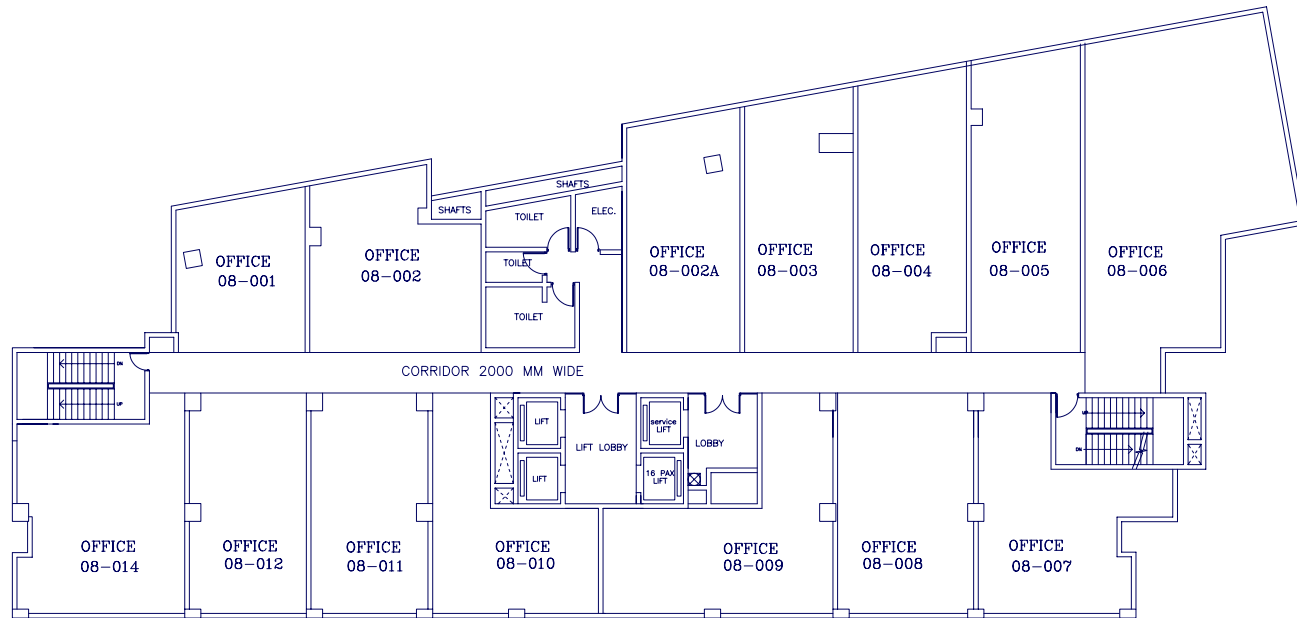

PALM SPRINGS PLAZA, GURGAON

APPROVED BY -
PROJECT DEPTT.

EIGHTH FLOOR PLAN

R0	R1	R2
01.11.2007	21.11.2007	10.07.08