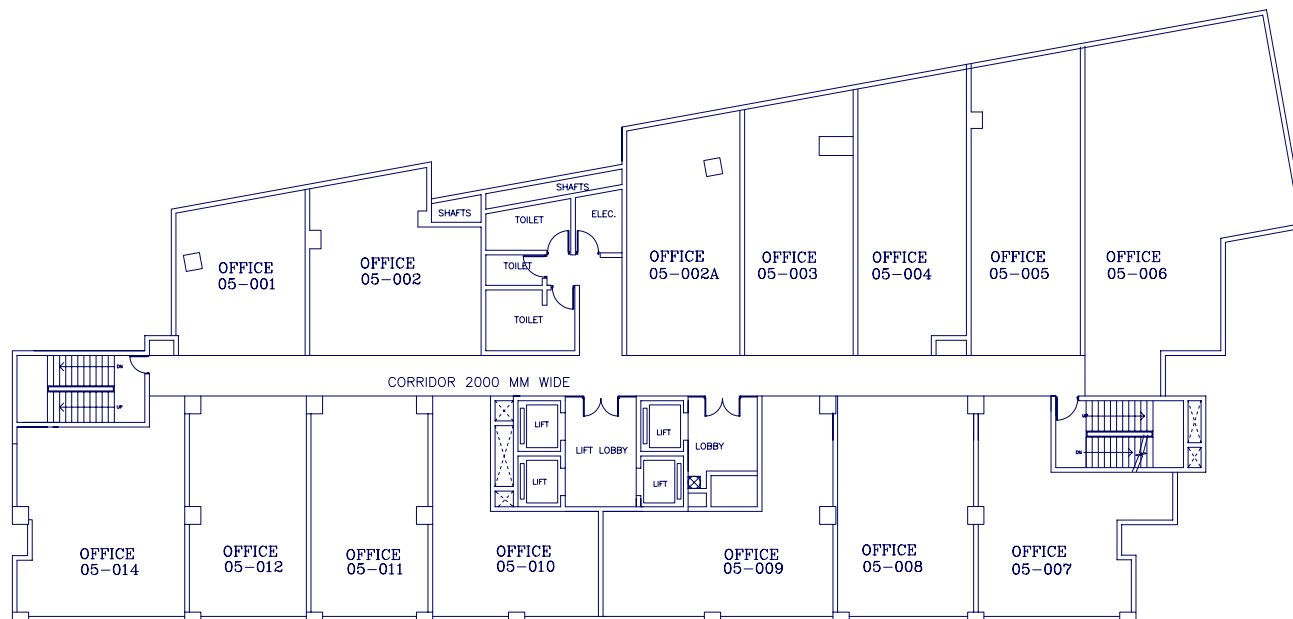

PALM SPRINGS PLAZA, GURGAON

APPROVED BY -
PROJECT DEPTT.

SECOND FLOOR PLAN

R0	R1	R2
01.11.2007	21.11.2007	10.07.08

PALM SPRINGS PLAZA, GURGAON

APPROVED BY -
PROJECT DEPTT.

THIRD FLOOR PLAN

R0	R1	R2
01.11.2007	21.11.2007	10.07.08

PALM SPRINGS PLAZA, GURGAON

APPROVED BY -
PROJECT DEPTT.

**FOURTH FLOOR
PLAN**

R0	R1	R2
01.11.2007	21.11.2007	10.07.08

PALM SPRINGS PLAZA, GURGAON

APPROVED BY -
PROJECT DEPTT.

FIFTH FLOOR PLAN

R0	R1	R2
01.11.2007	21.11.2007	10.07.08

PALM SPRINGS PLAZA, GURGAON

APPROVED BY -
PROJECT DEPTT.

**SIXTH FLOOR
PLAN**

R0	R1	R2
01.11.2007	21.11.2007	10.07.08

PALM SPRINGS PLAZA, GURGAON

APPROVED BY -
PROJECT DEPTT.

SEVENTH FLOOR PLAN

R0	R1	R2
01.11.2007	21.11.2007	10.07.08