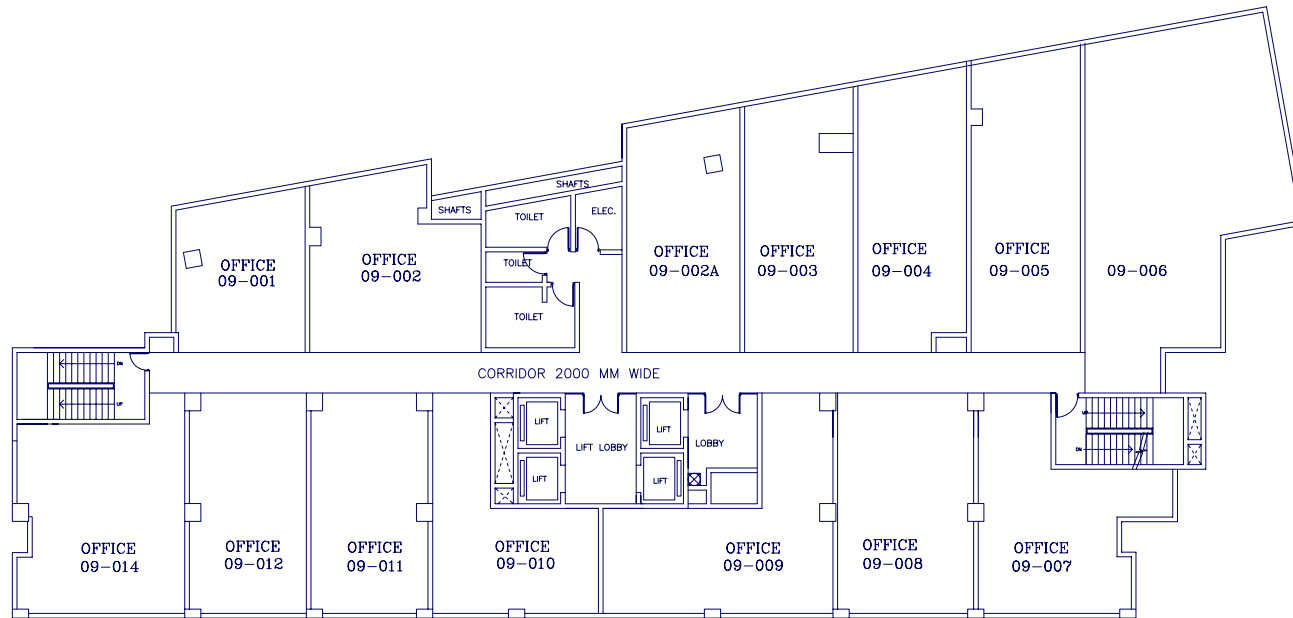

PALM SPRINGS PLAZA, GURGAON

APPROVED BY -
PROJECT DEPTT.

Not to scale

NINTH FLOOR PLAN

R0	R1	R2	
01.11.2007	21.11.2007	10.07.08