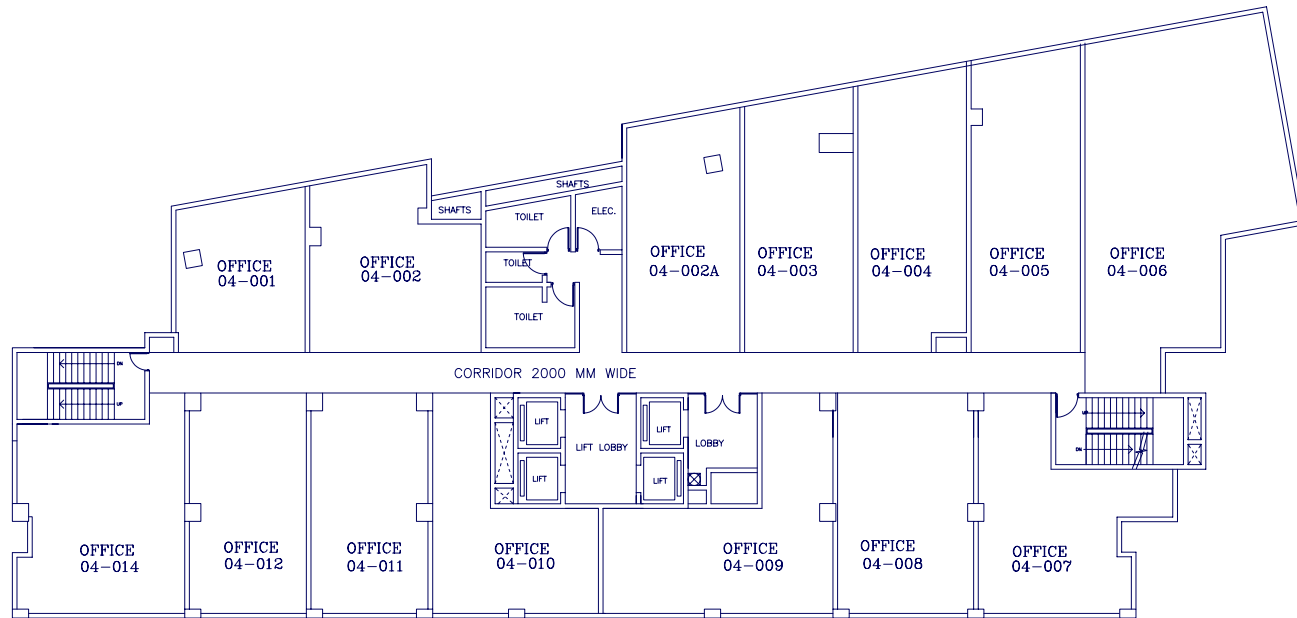

PALM SPRINGS PLAZA, GURGAON

APPROVED BY -
PROJECT DEPTT.

SECOND FLOOR PLAN

R0	R1	R2
01.11.2007	21.11.2007	10.07.08

PALM SPRINGS PLAZA, GURGAON

APPROVED BY -
PROJECT DEPTT.

THIRD FLOOR PLAN

R0	R1	R2
01.11.2007	21.11.2007	10.07.08

PALM SPRINGS PLAZA, GURGAON

APPROVED BY -
PROJECT DEPTT.

**FOURTH FLOOR
PLAN**

R0	R1	R2
01.11.2007	21.11.2007	10.07.08

PALM SPRINGS PLAZA, GURGAON

APPROVED BY -
PROJECT DEPTT.

FIFTH FLOOR PLAN

R0	R1	R2
01.11.2007	21.11.2007	10.07.08