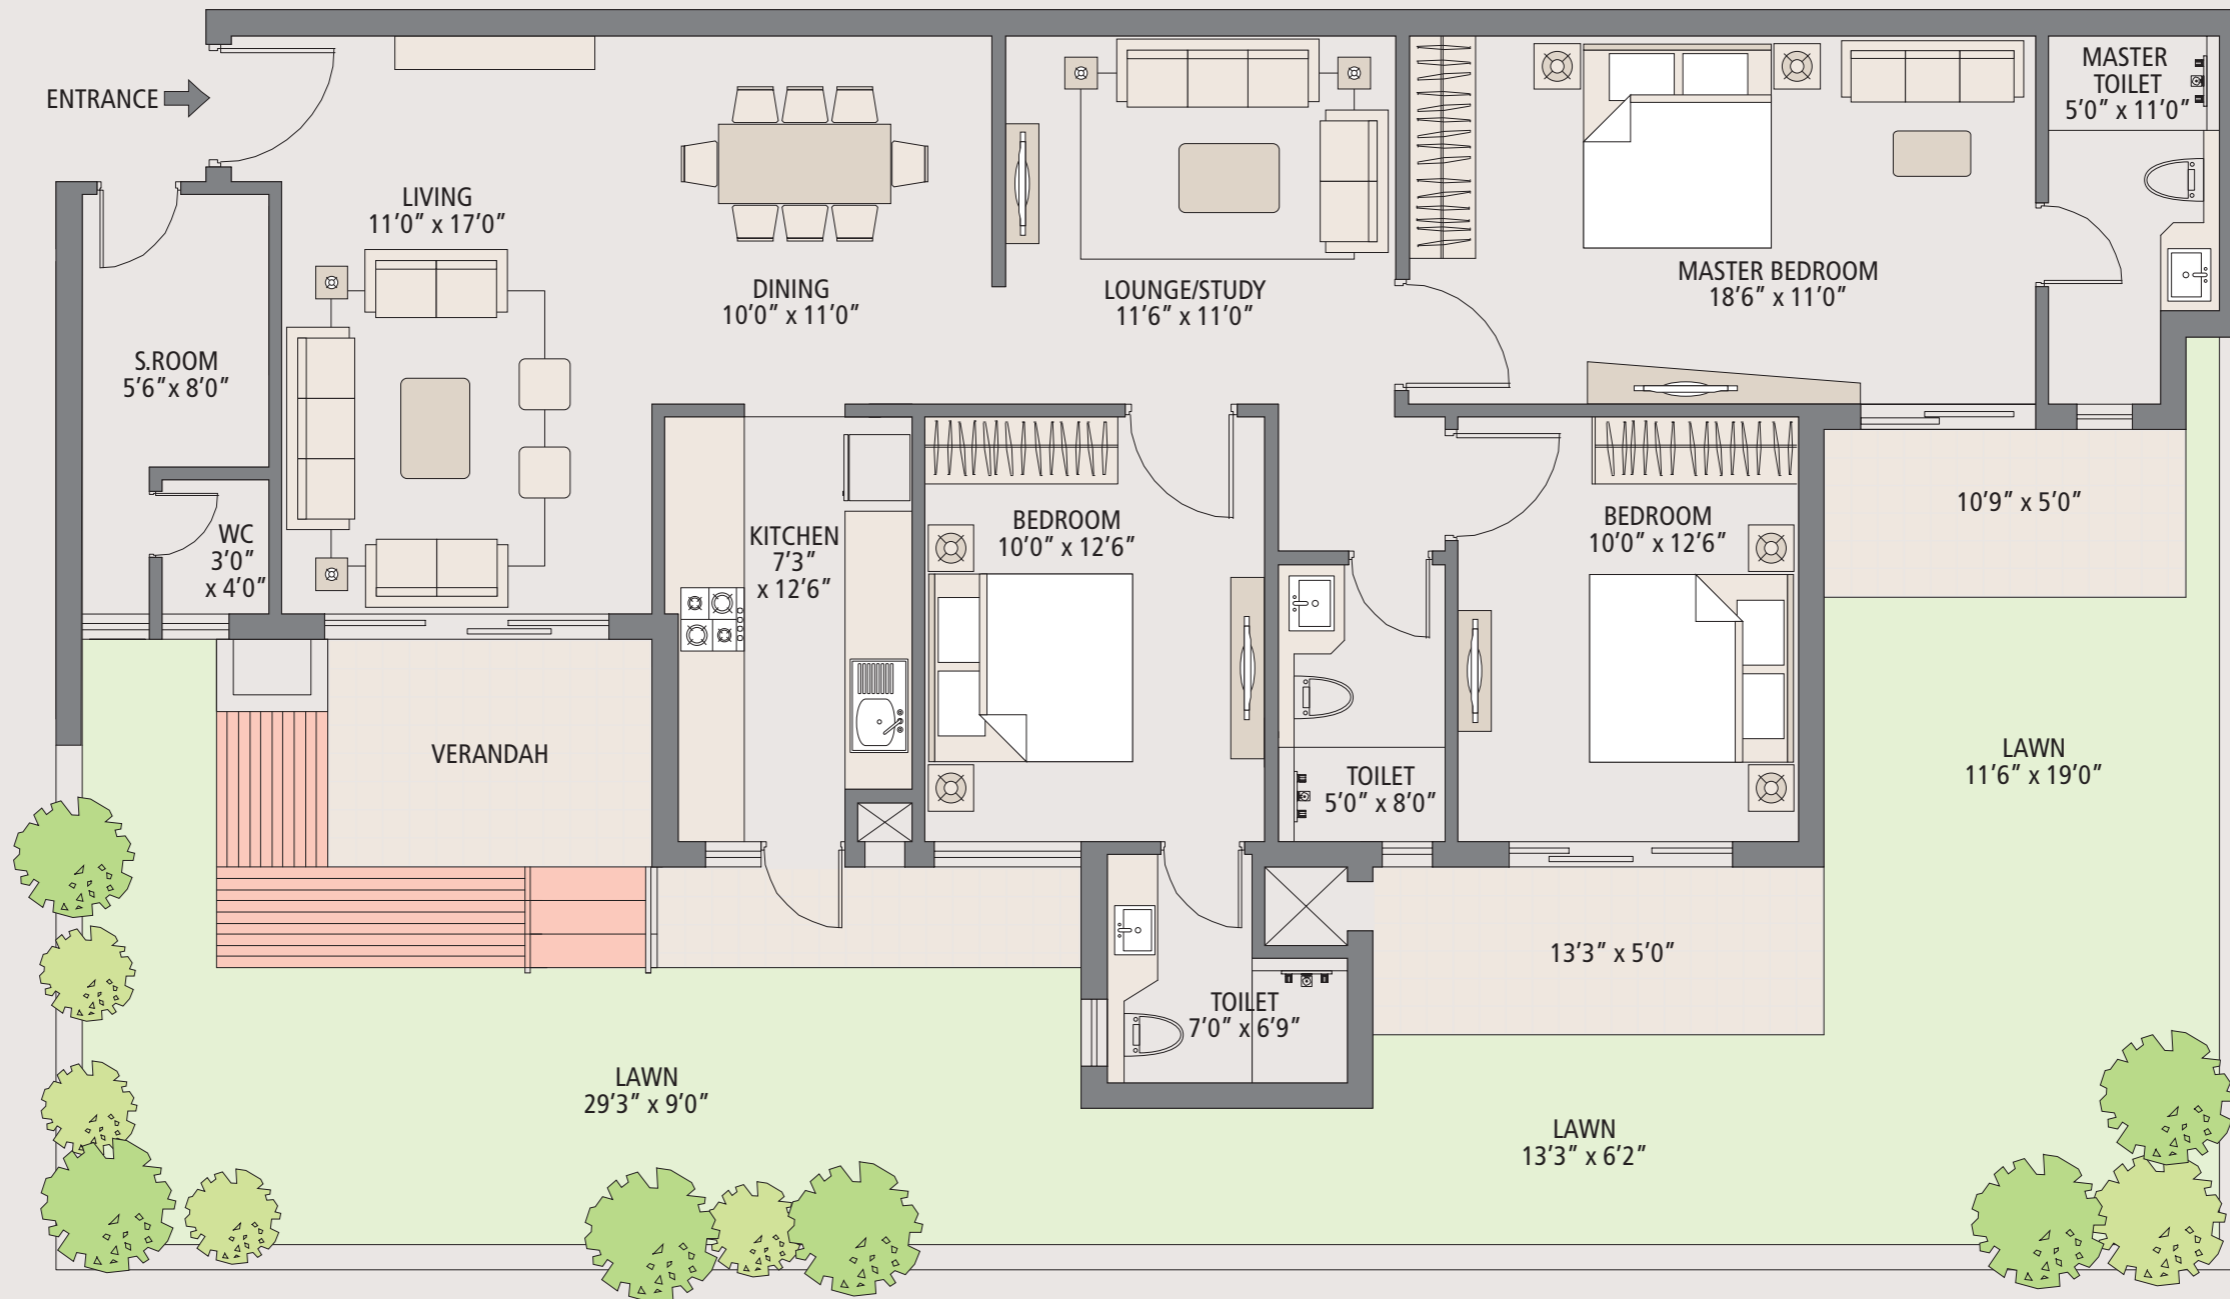

GROUND FLOOR 2000 sq.ft.

Living / Dining / 3 Bedrooms / 3 Toilets / S. Room / Lounge / Kitchen

// Floor Plan //

Note: 1 sq. mtr. = 10.76 sq. ft. 1 sq. mtr. = 1.196 sq. yds.