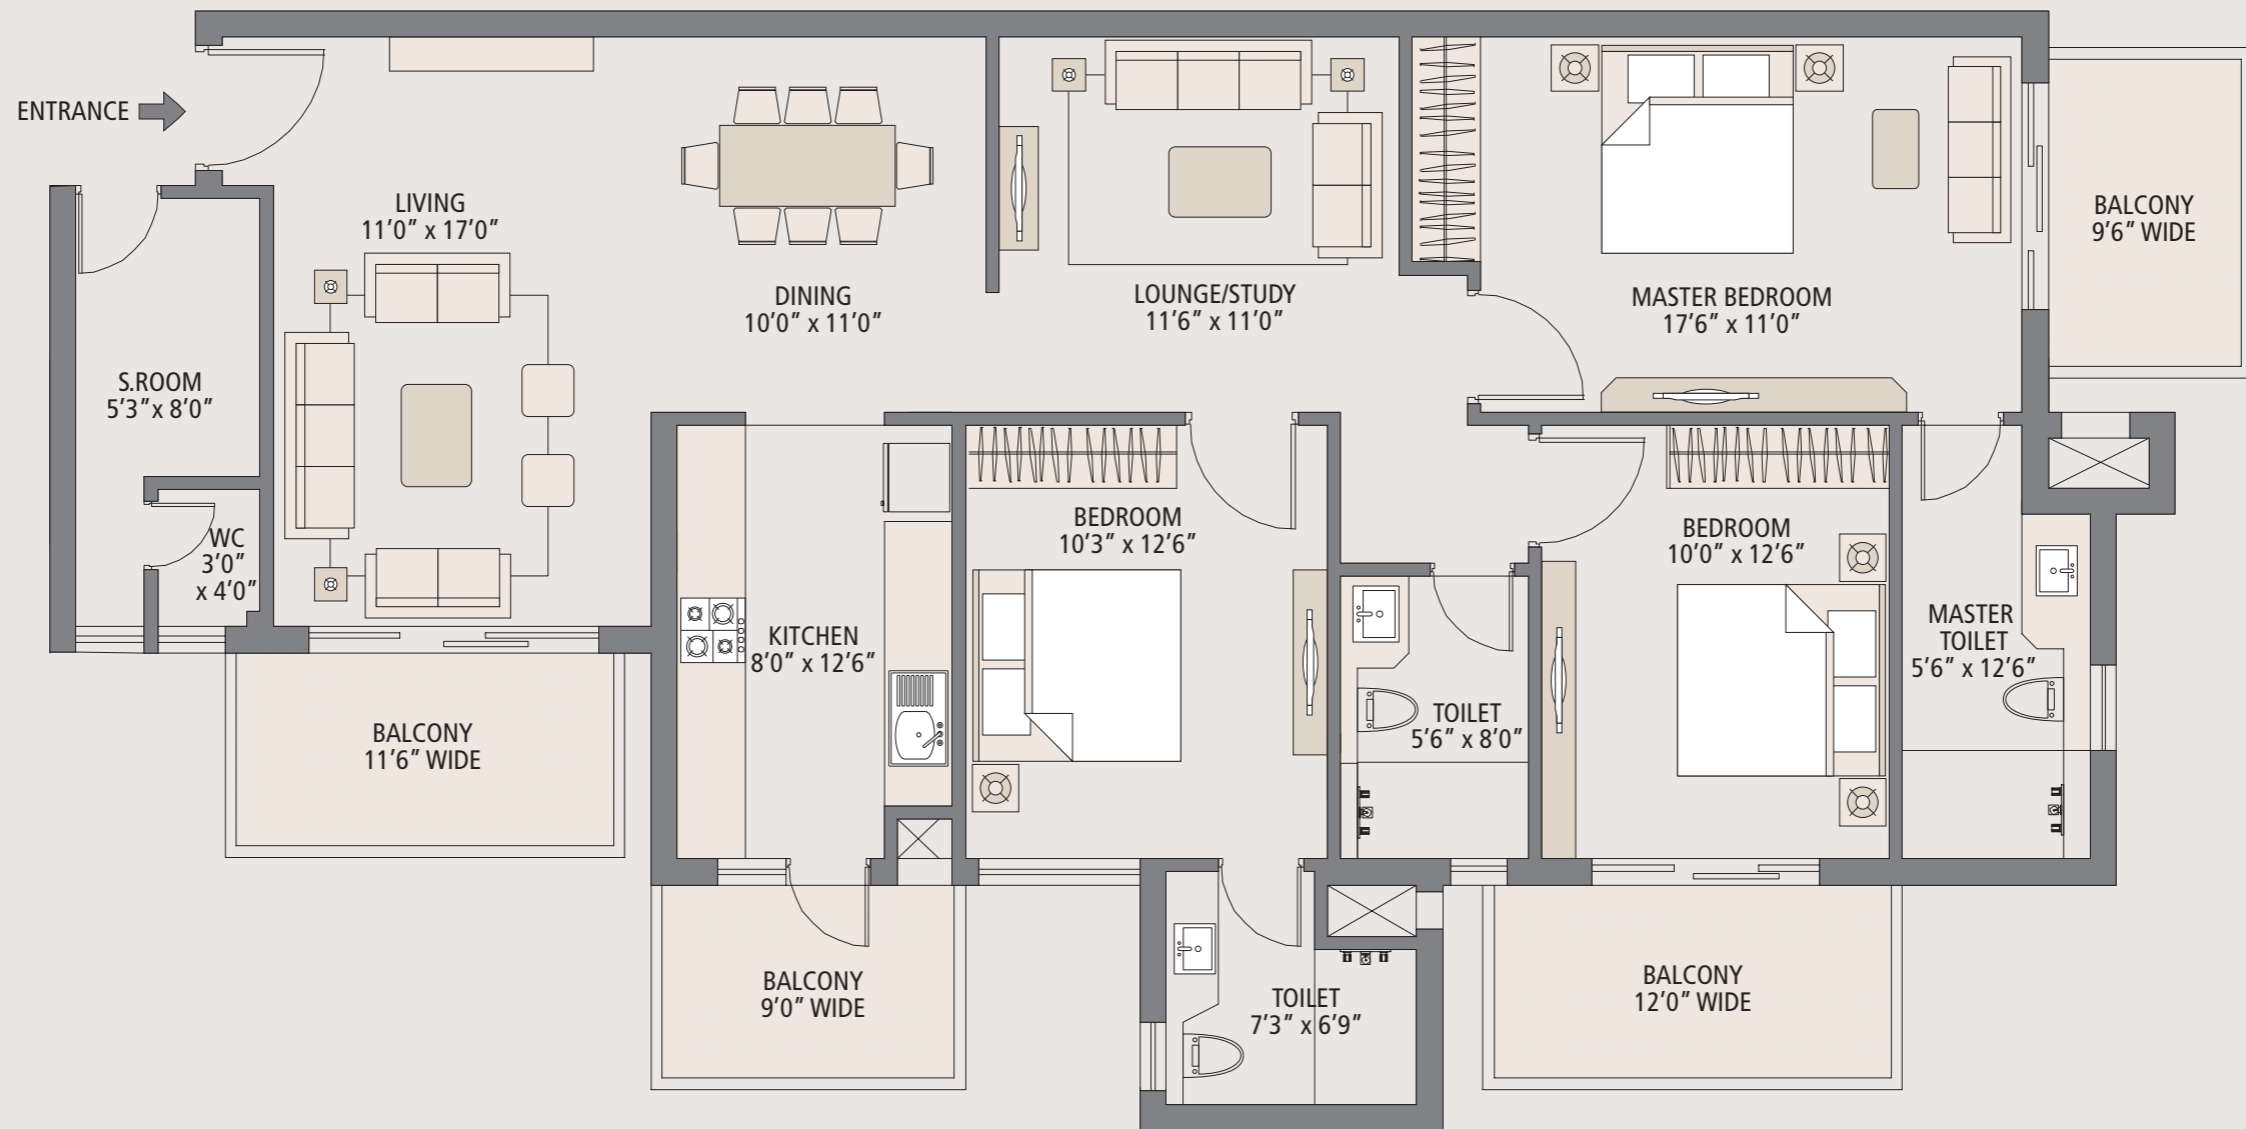

TYPICAL 2025 sq.ft.

Living / Dining / 3 Bedrooms / 3 Toilets / S. Room / Lounge / Kitchen

// Floor Plan //

Note: 1 sq. mtr. = 10.76 sq. ft. 1 sq. mtr. = 1.196 sq.yds.