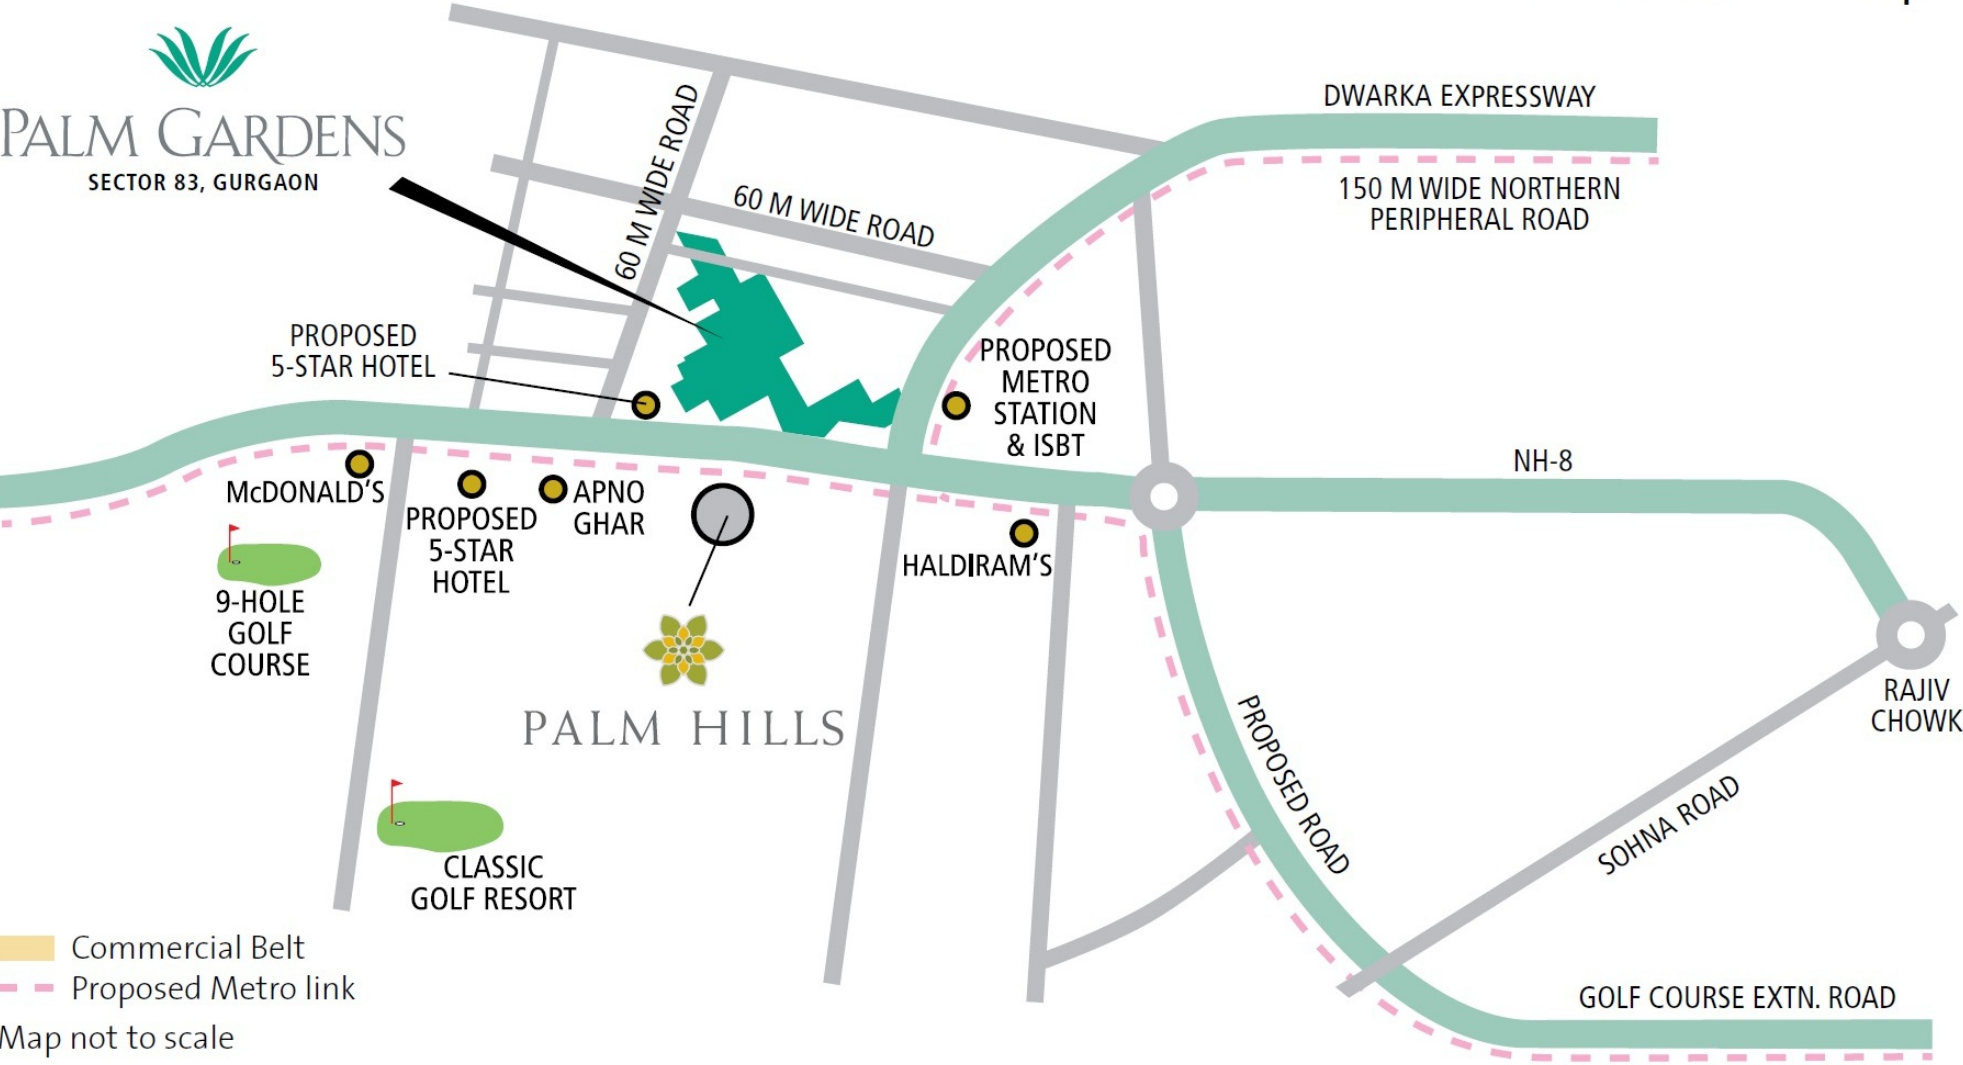

Location Map

PALM GARDENS
SECTOR 83, GURGAON

- Commercial Belt
- Proposed Metro link

Map not to scale