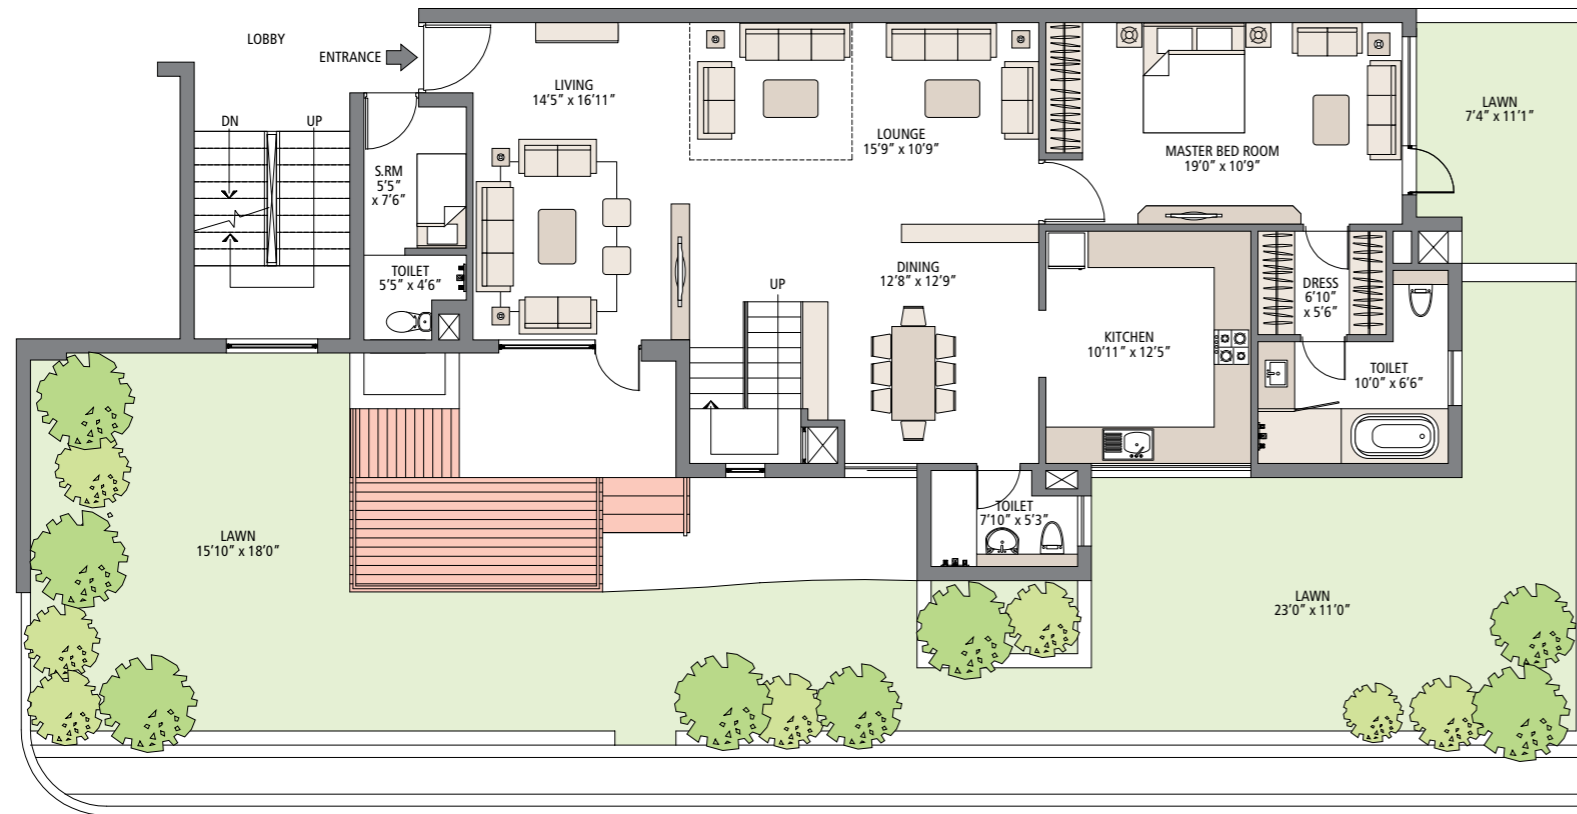

DUPLEX - 3,750 SQ. FT.

5 BEDROOM + 5 BATHROOM + LOUNGE + S. ROOM

PALM GARDENS

LOWER FLOOR

GROUND FLOOR