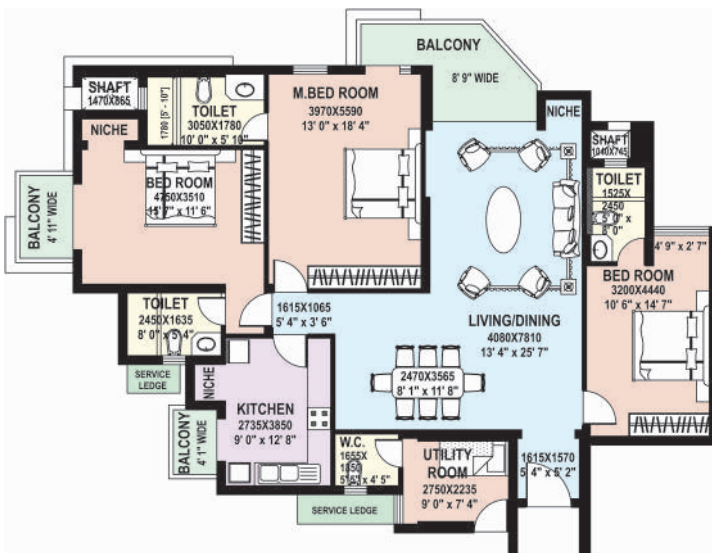

DLF Park Place

Luxury Homes FROM DLF

(2704 Sq. Ft.)

(2677 Sq. Ft.)

(2282 Sq. Ft.)

(1975 Sq. Ft.)