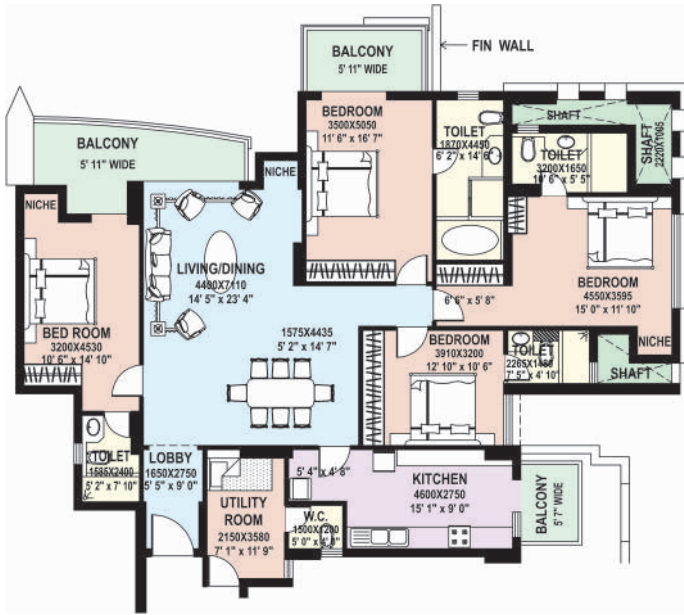

DLF Park Place

Luxury Homes FROM DLF

(2704 Sq. Ft.)

(2677 Sq. Ft.)

(2282 Sq. Ft.)

(1975 Sq. Ft.)