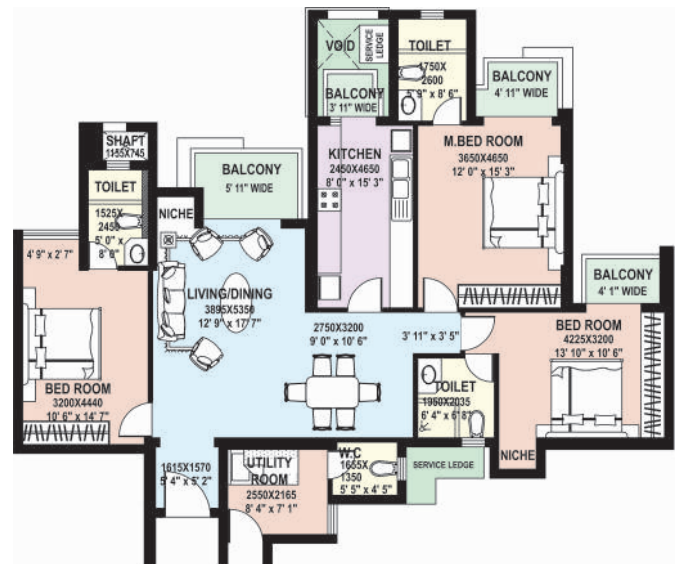

DLF Park Place

Luxury Homes FROM DLF

(2704 Sq. Ft.)

(2677 Sq. Ft.)

(2282 Sq. Ft.)

(1975 Sq. Ft.)