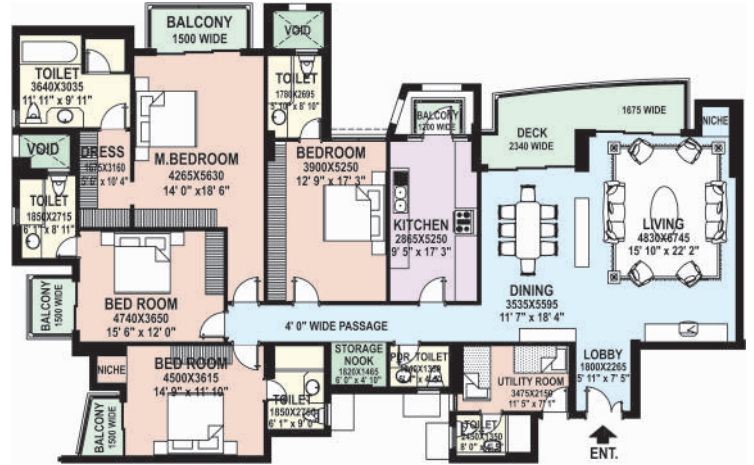

THE BELAIRE
Luxury Homes FROM DLF

(4098 Sq. Ft.)

(3430 Sq. Ft.)

(3000 Sq. Ft.)

(2858 Sq. Ft.)