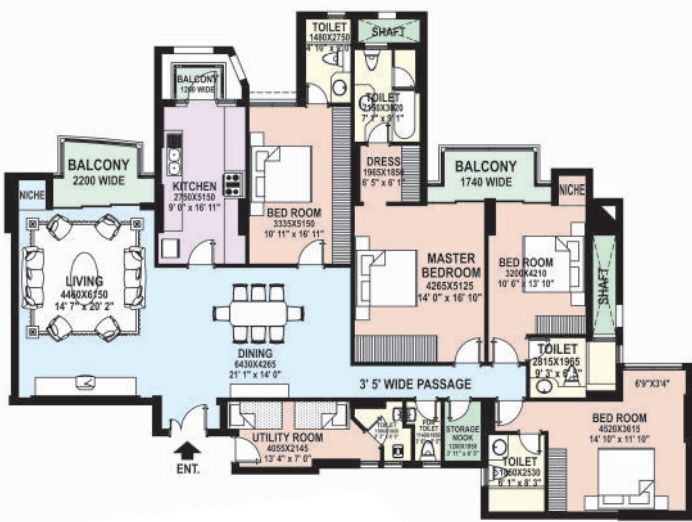

THE BELAIRE
Luxury Homes FROM DLF

(4098 Sq. Ft.)

(3430 Sq. Ft.)

(3000 Sq. Ft.)

(2858 Sq. Ft.)