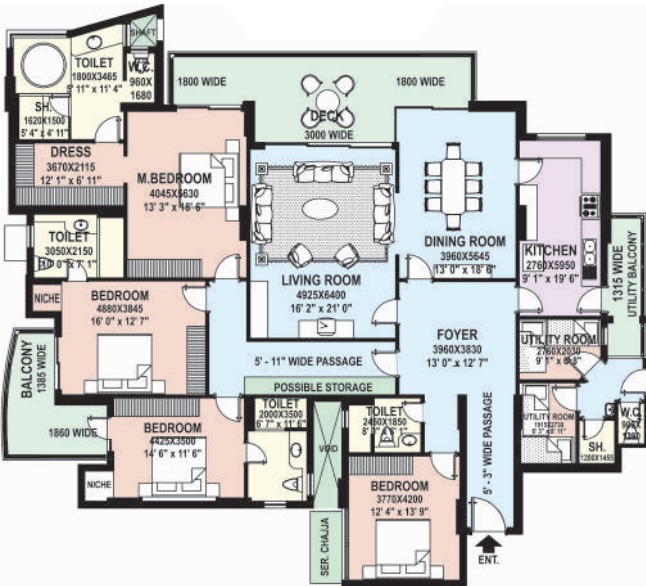

THE BELAIRE
Luxury Homes FROM DLF

(4098 Sq. Ft.)

(3430 Sq. Ft.)

(3000 Sq. Ft.)

(2858 Sq. Ft.)