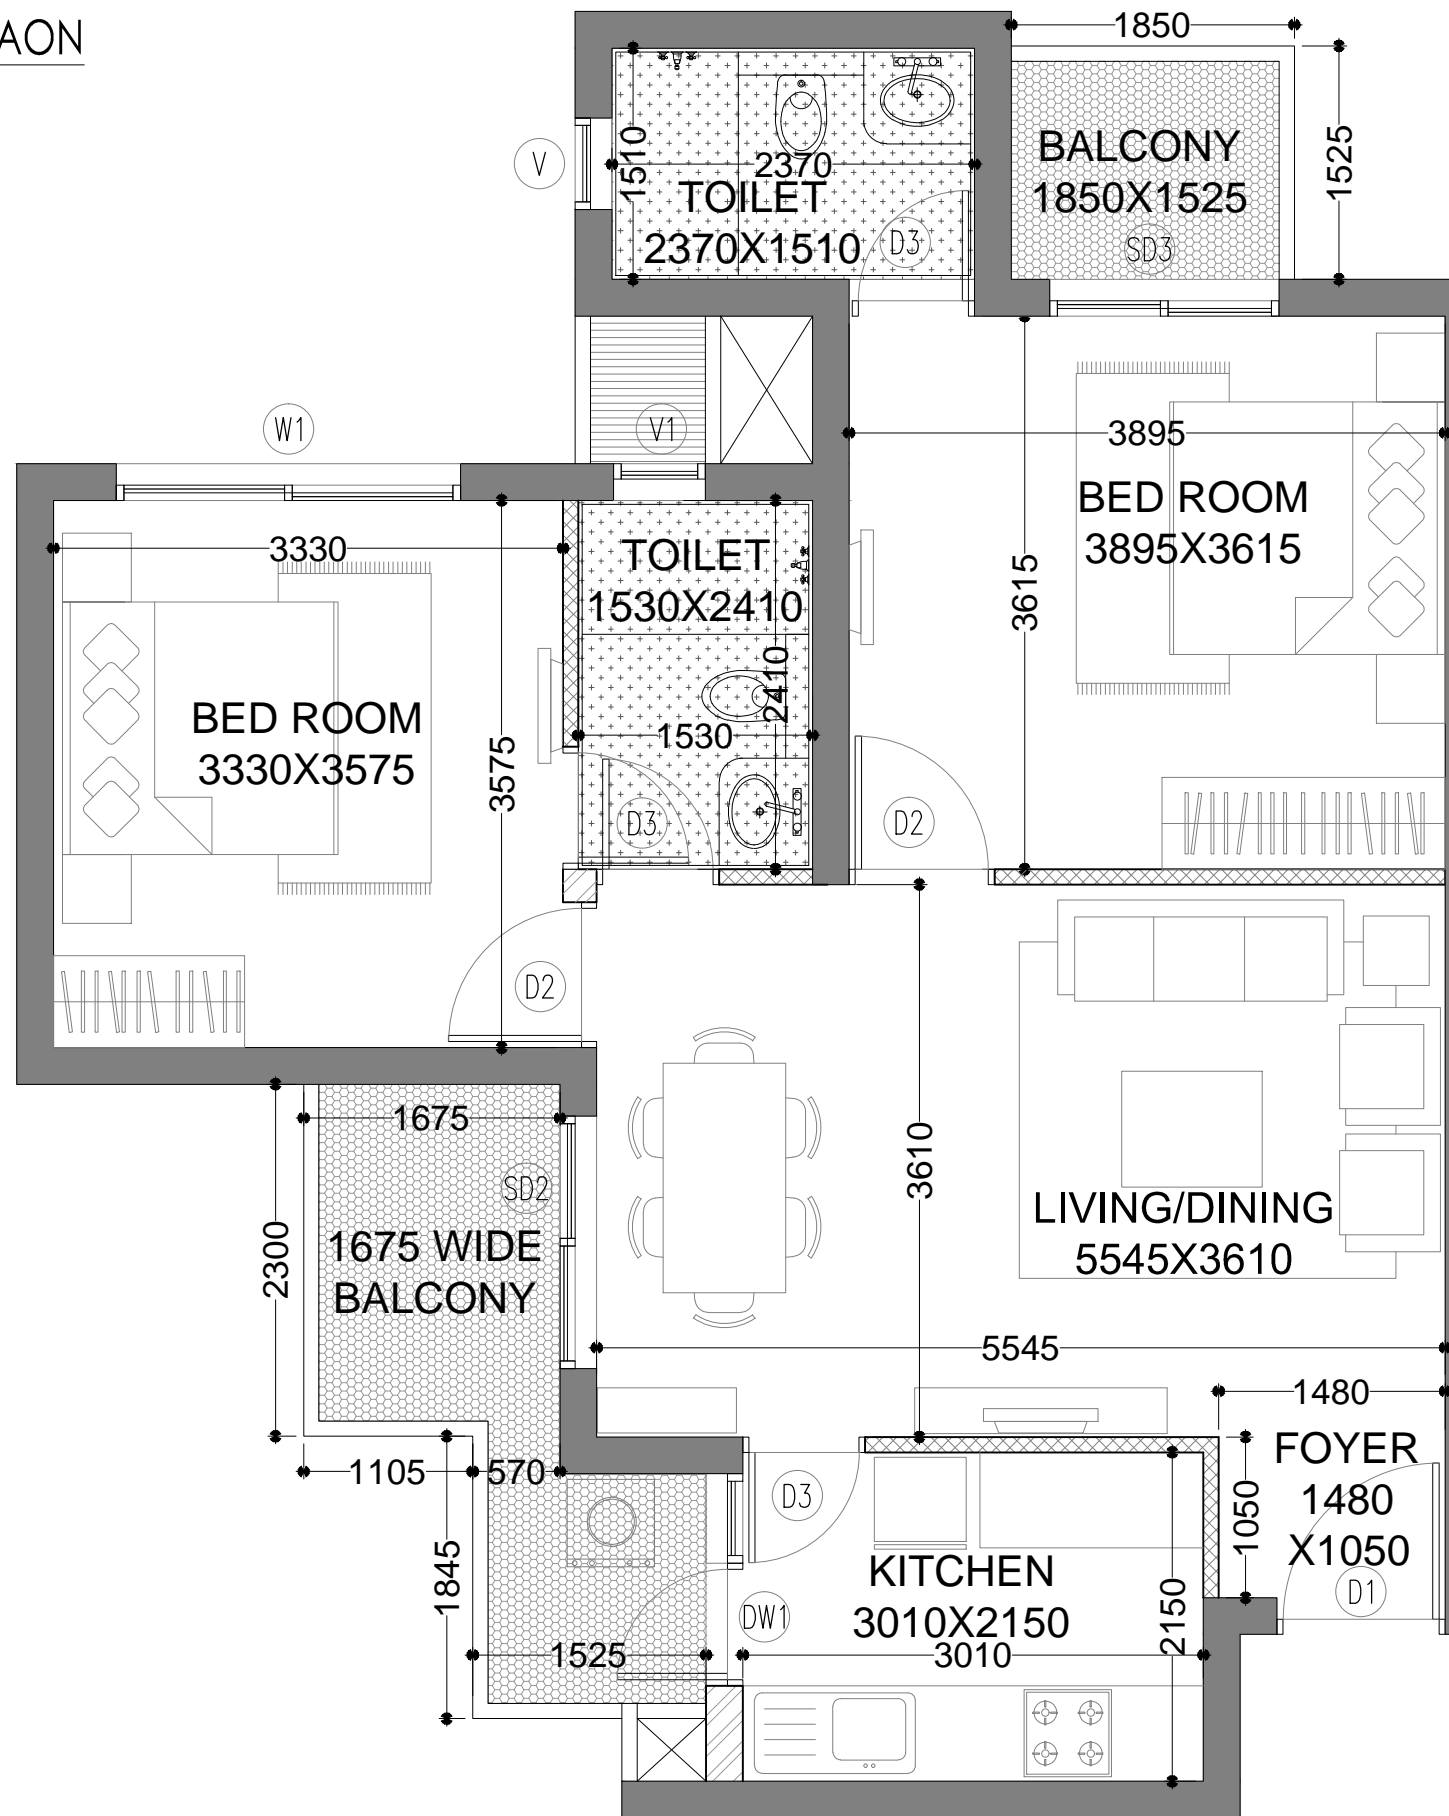

HERO HOMES GURGAON

2 BHK

CARPET AREA - 63.53 SQM (683.83 SQFT)

BALCONY AREA - 9.2 SQM (99.03 SQFT)