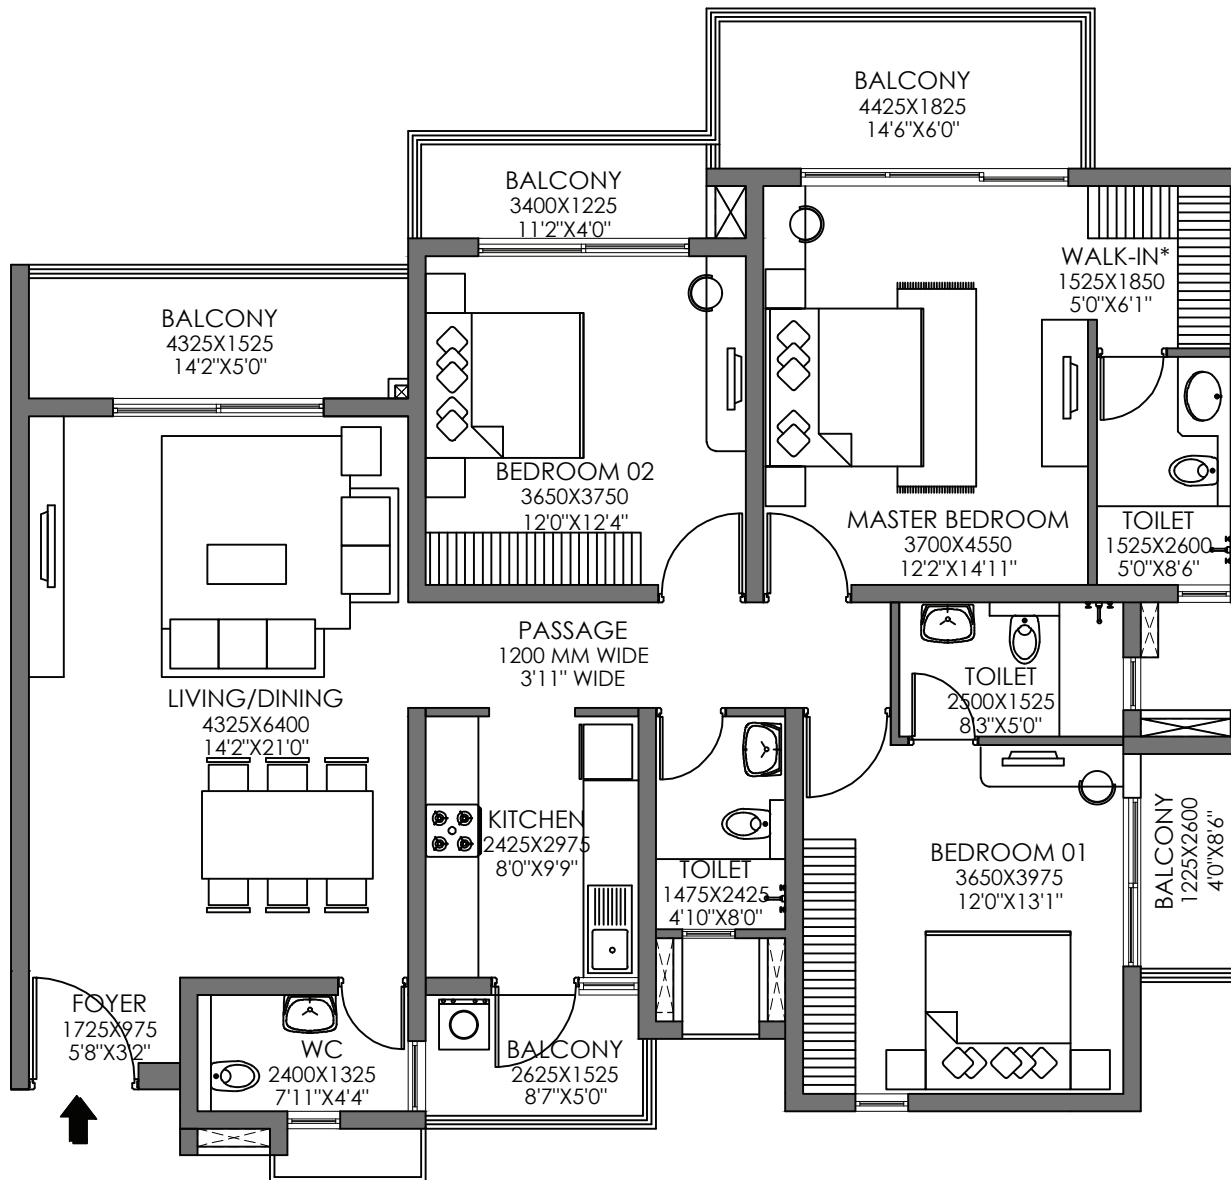

# GODREJ HABITAT

SECTOR 3, GURUGRAM

Unit: 2 BHK

Carpet Area - 84.78 sq.mts.

Exclusive Area - 13.38 sq.mts.

# GODREJ HABITAT

SECTOR 3, GURUGRAM

Unit: 3 BHK

Carpet Area - 116.62 sq.mts.

Exclusive Area - 22.43 sq.mts.

# GODREJ HABITAT

SECTOR 3, GURUGRAM

Unit: 4 BHK

Carpet Area - 146.03 sq.mts.

Exclusive Area - 32.08 sq.mts.

# GODREJ HABITAT

SECTOR 3, GURUGRAM

Unit: 4 RHK

Carpet Area - 146.03 sq.mts.

Exclusive Area - 32.08 sq.mts.