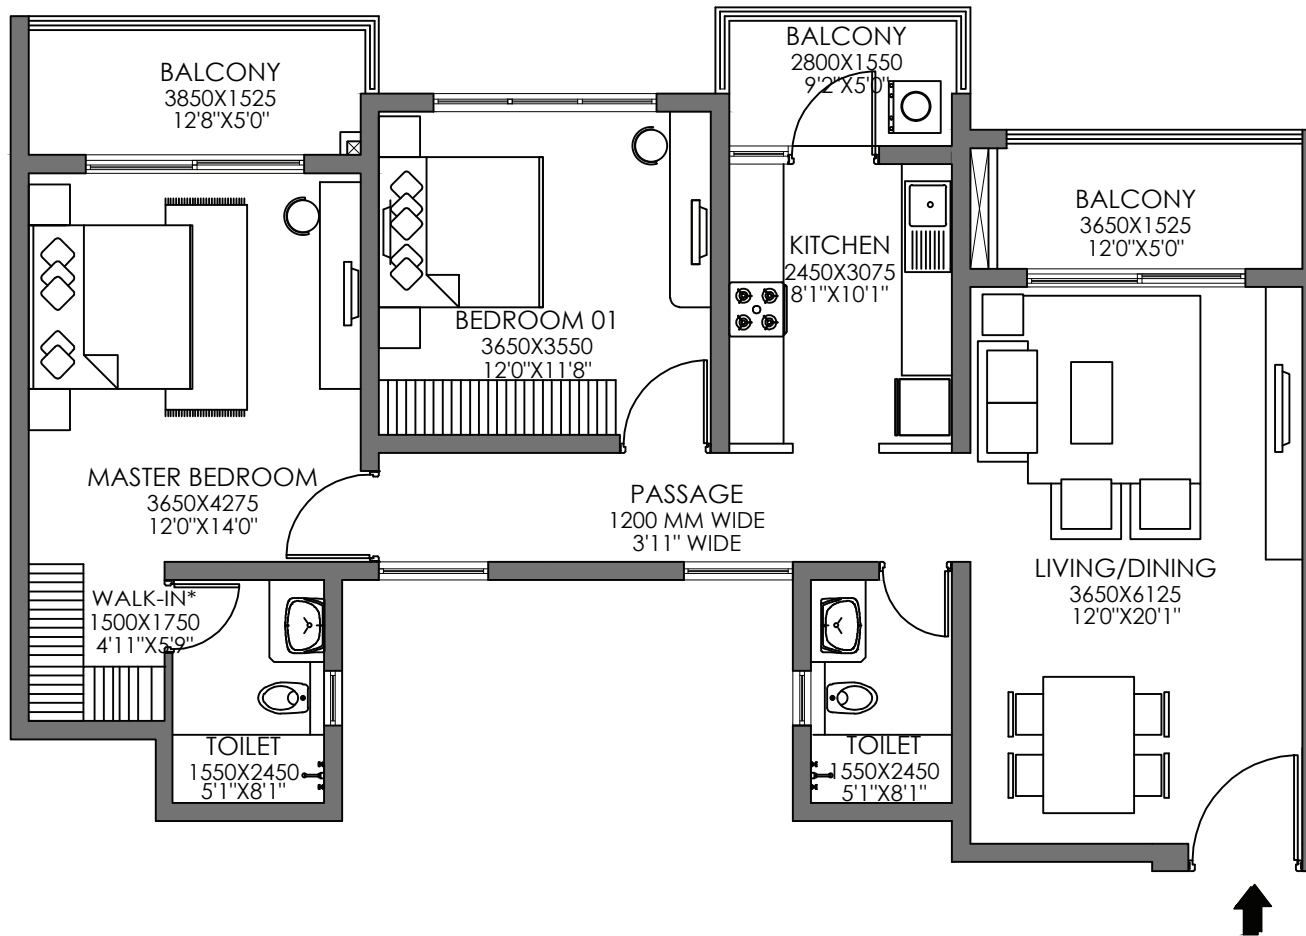

# GODREJ HABITAT

SECTOR 3, GURUGRAM

Unit: 2 BHK

Carpet Area - 84.78 sq.mts.

Exclusive Area - 13.38 sq.mts.

# GODREJ HABITAT

SECTOR 3, GURUGRAM

Unit: 3 BHK

Carpet Area - 116.62 sq.mts.

Exclusive Area - 22.43 sq.mts.

# GODREJ HABITAT

SECTOR 3, GURUGRAM

Unit: 4 BHK

Carpet Area - 146.03 sq.mts.

Exclusive Area - 32.08 sq.mts.

# GODREJ HABITAT

SECTOR 3, GURUGRAM

Unit: 4 RHK

Carpet Area - 146.03 sq.mts.

Exclusive Area - 32.08 sq.mts.