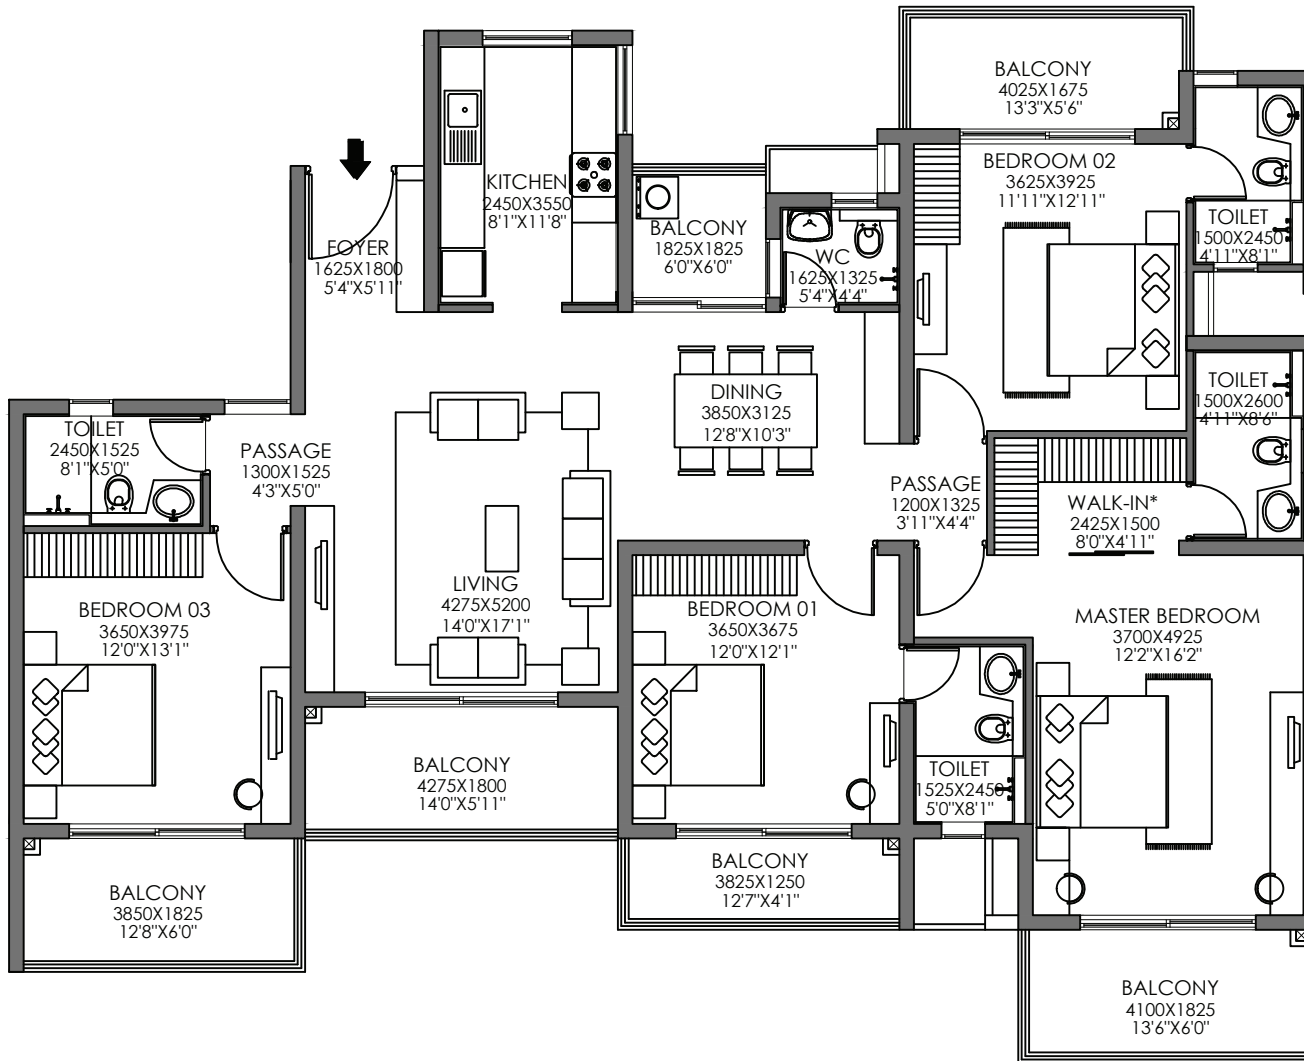

# GODREJ HABITAT

SECTOR 3, GURUGRAM

Unit: 2 BHK

Carpet Area - 84.78 sq.mts.

Exclusive Area - 13.38 sq.mts.

# GODREJ HABITAT

SECTOR 3, GURUGRAM

Unit: 3 BHK

Carpet Area - 116.62 sq.mts.

Exclusive Area - 22.43 sq.mts.

# GODREJ HABITAT

SECTOR 3, GURUGRAM

Unit: 4 BHK

Carpet Area - 146.03 sq.mts.

Exclusive Area - 32.08 sq.mts.

# GODREJ HABITAT

SECTOR 3, GURUGRAM

Unit: 4 RHK

Carpet Area - 146.03 sq.mts.

Exclusive Area - 32.08 sq.mts.