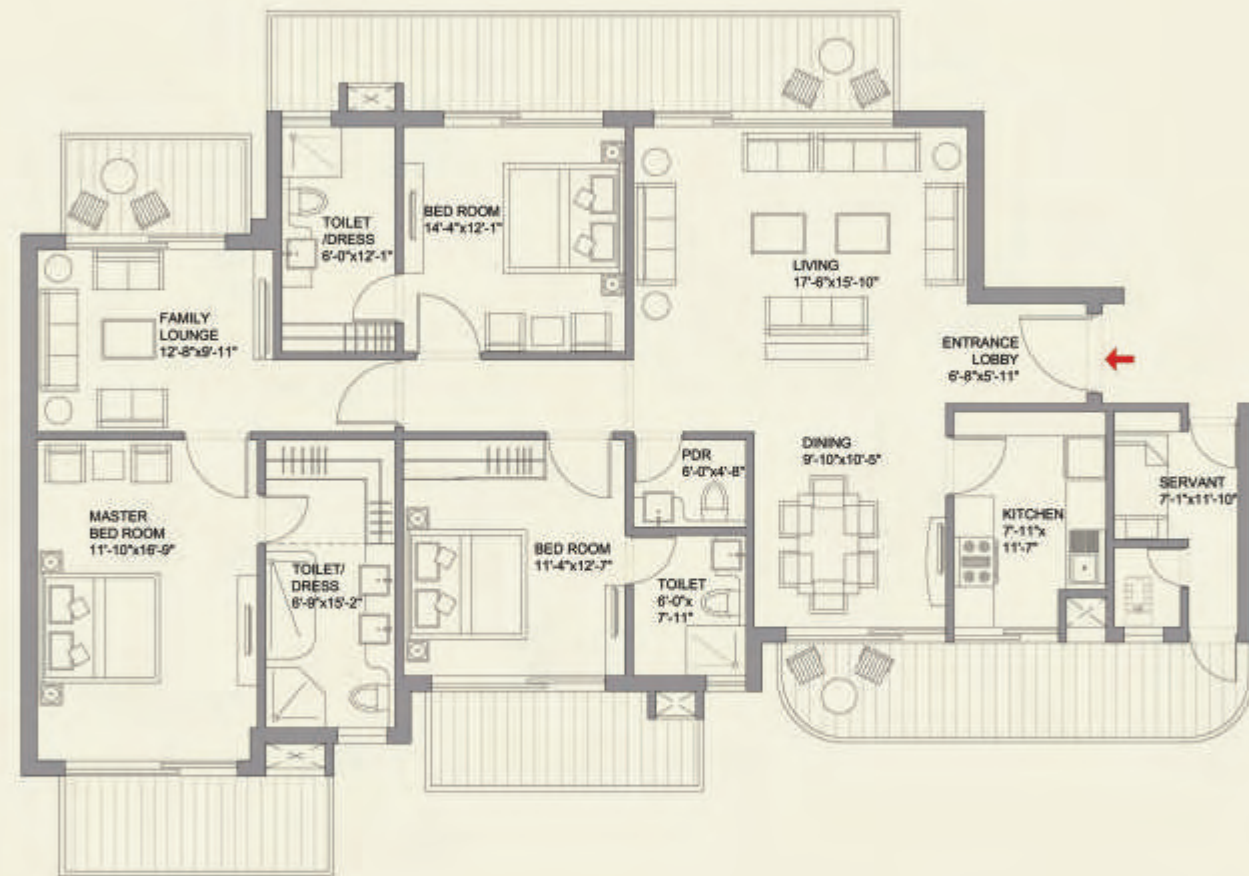

3 Bedroom Apartment and Lounge

4 Bedroom Apartment and Lounge

_Super area 2660 sq. ft.

1 Sq. Mtr.= 10.764 Sq.Ft.

_Super area 3185 sq. ft.

1 Sq. Mtr.= 10.764 Sq.Ft.

4 Bedroom Deluxe Apartment and Lounge

4 Bedroom Apartment in Spa Signature Tower and Lounge

_Super area 3470 sq. ft.

1 Sq. Mtr.= 10.764 Sq.Ft.

TOWER - A, B, C, D, E, F, G, H & I

_Super area 4200 sq. ft.

1 Sq. Mtr.= 10.764 Sq.Ft.

TOWER - S