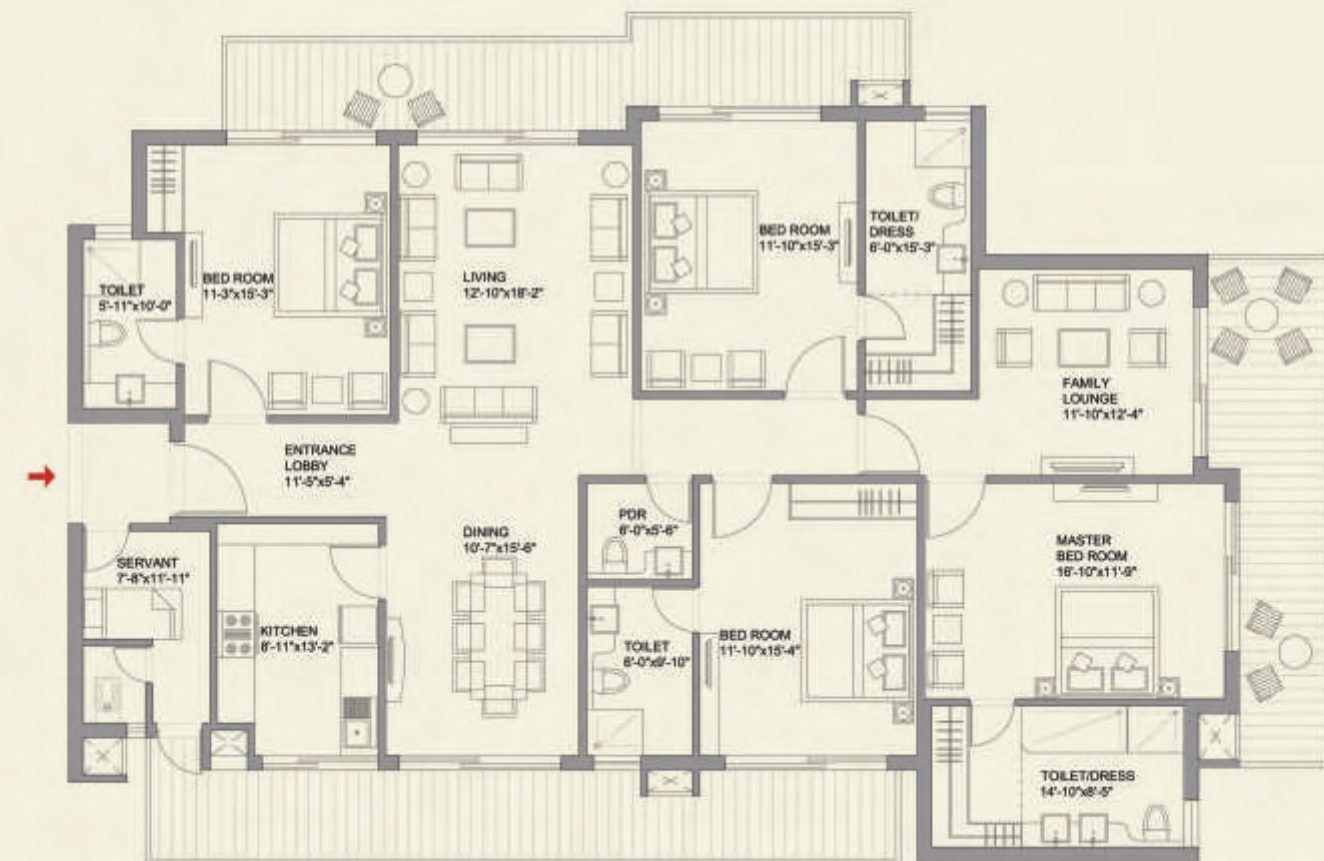

3 Bedroom Apartment and Lounge

4 Bedroom Apartment and Lounge

_Super area 2660 sq. ft.

1 Sq. Mtr.= 10.764 Sq.Ft.

_Super area 3185 sq. ft.

1 Sq. Mtr.= 10.764 Sq.Ft.

4 Bedroom Deluxe Apartment and Lounge

4 Bedroom Apartment in Spa Signature Tower and Lounge

_Super area 3470 sq. ft.

1 Sq. Mtr.= 10.764 Sq.Ft.

TOWER - A, B, C, D, E, F, G, H & I

_Super area 4200 sq. ft.

1 Sq. Mtr.= 10.764 Sq.Ft.

TOWER - S