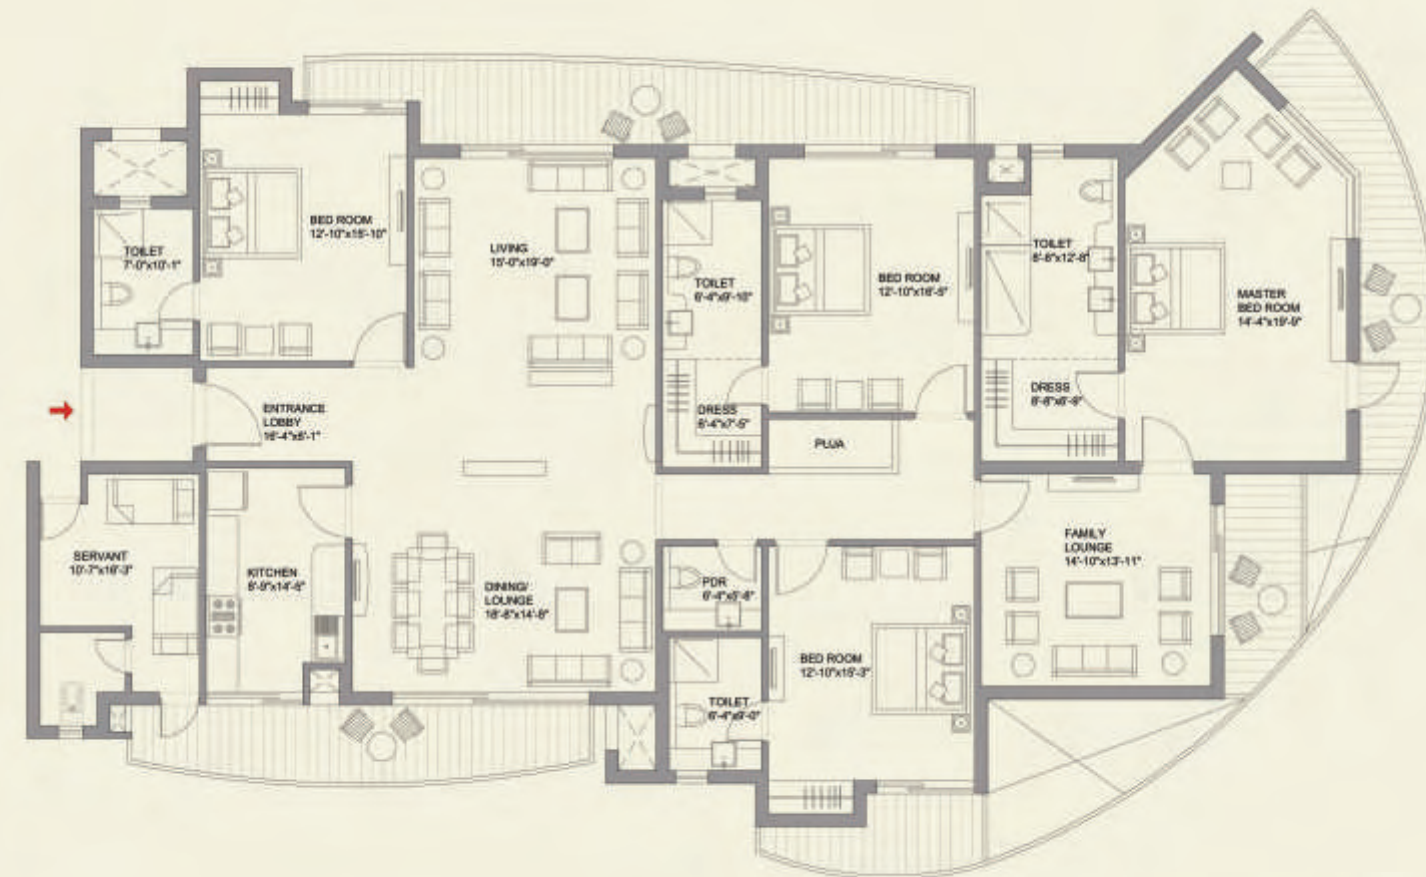

3 Bedroom Apartment and Lounge

4 Bedroom Apartment and Lounge

_Super area 2660 sq. ft.

1 Sq. Mtr.= 10.764 Sq.Ft.

_Super area 3185 sq. ft.

1 Sq. Mtr.= 10.764 Sq.Ft.

4 Bedroom Deluxe Apartment and Lounge

4 Bedroom Apartment in Spa Signature Tower and Lounge

_Super area 3470 sq. ft.

1 Sq. Mtr.= 10.764 Sq.Ft.

TOWER - A, B, C, D, E, F, G, H & I

_Super area 4200 sq. ft.

1 Sq. Mtr.= 10.764 Sq.Ft.

TOWER - S