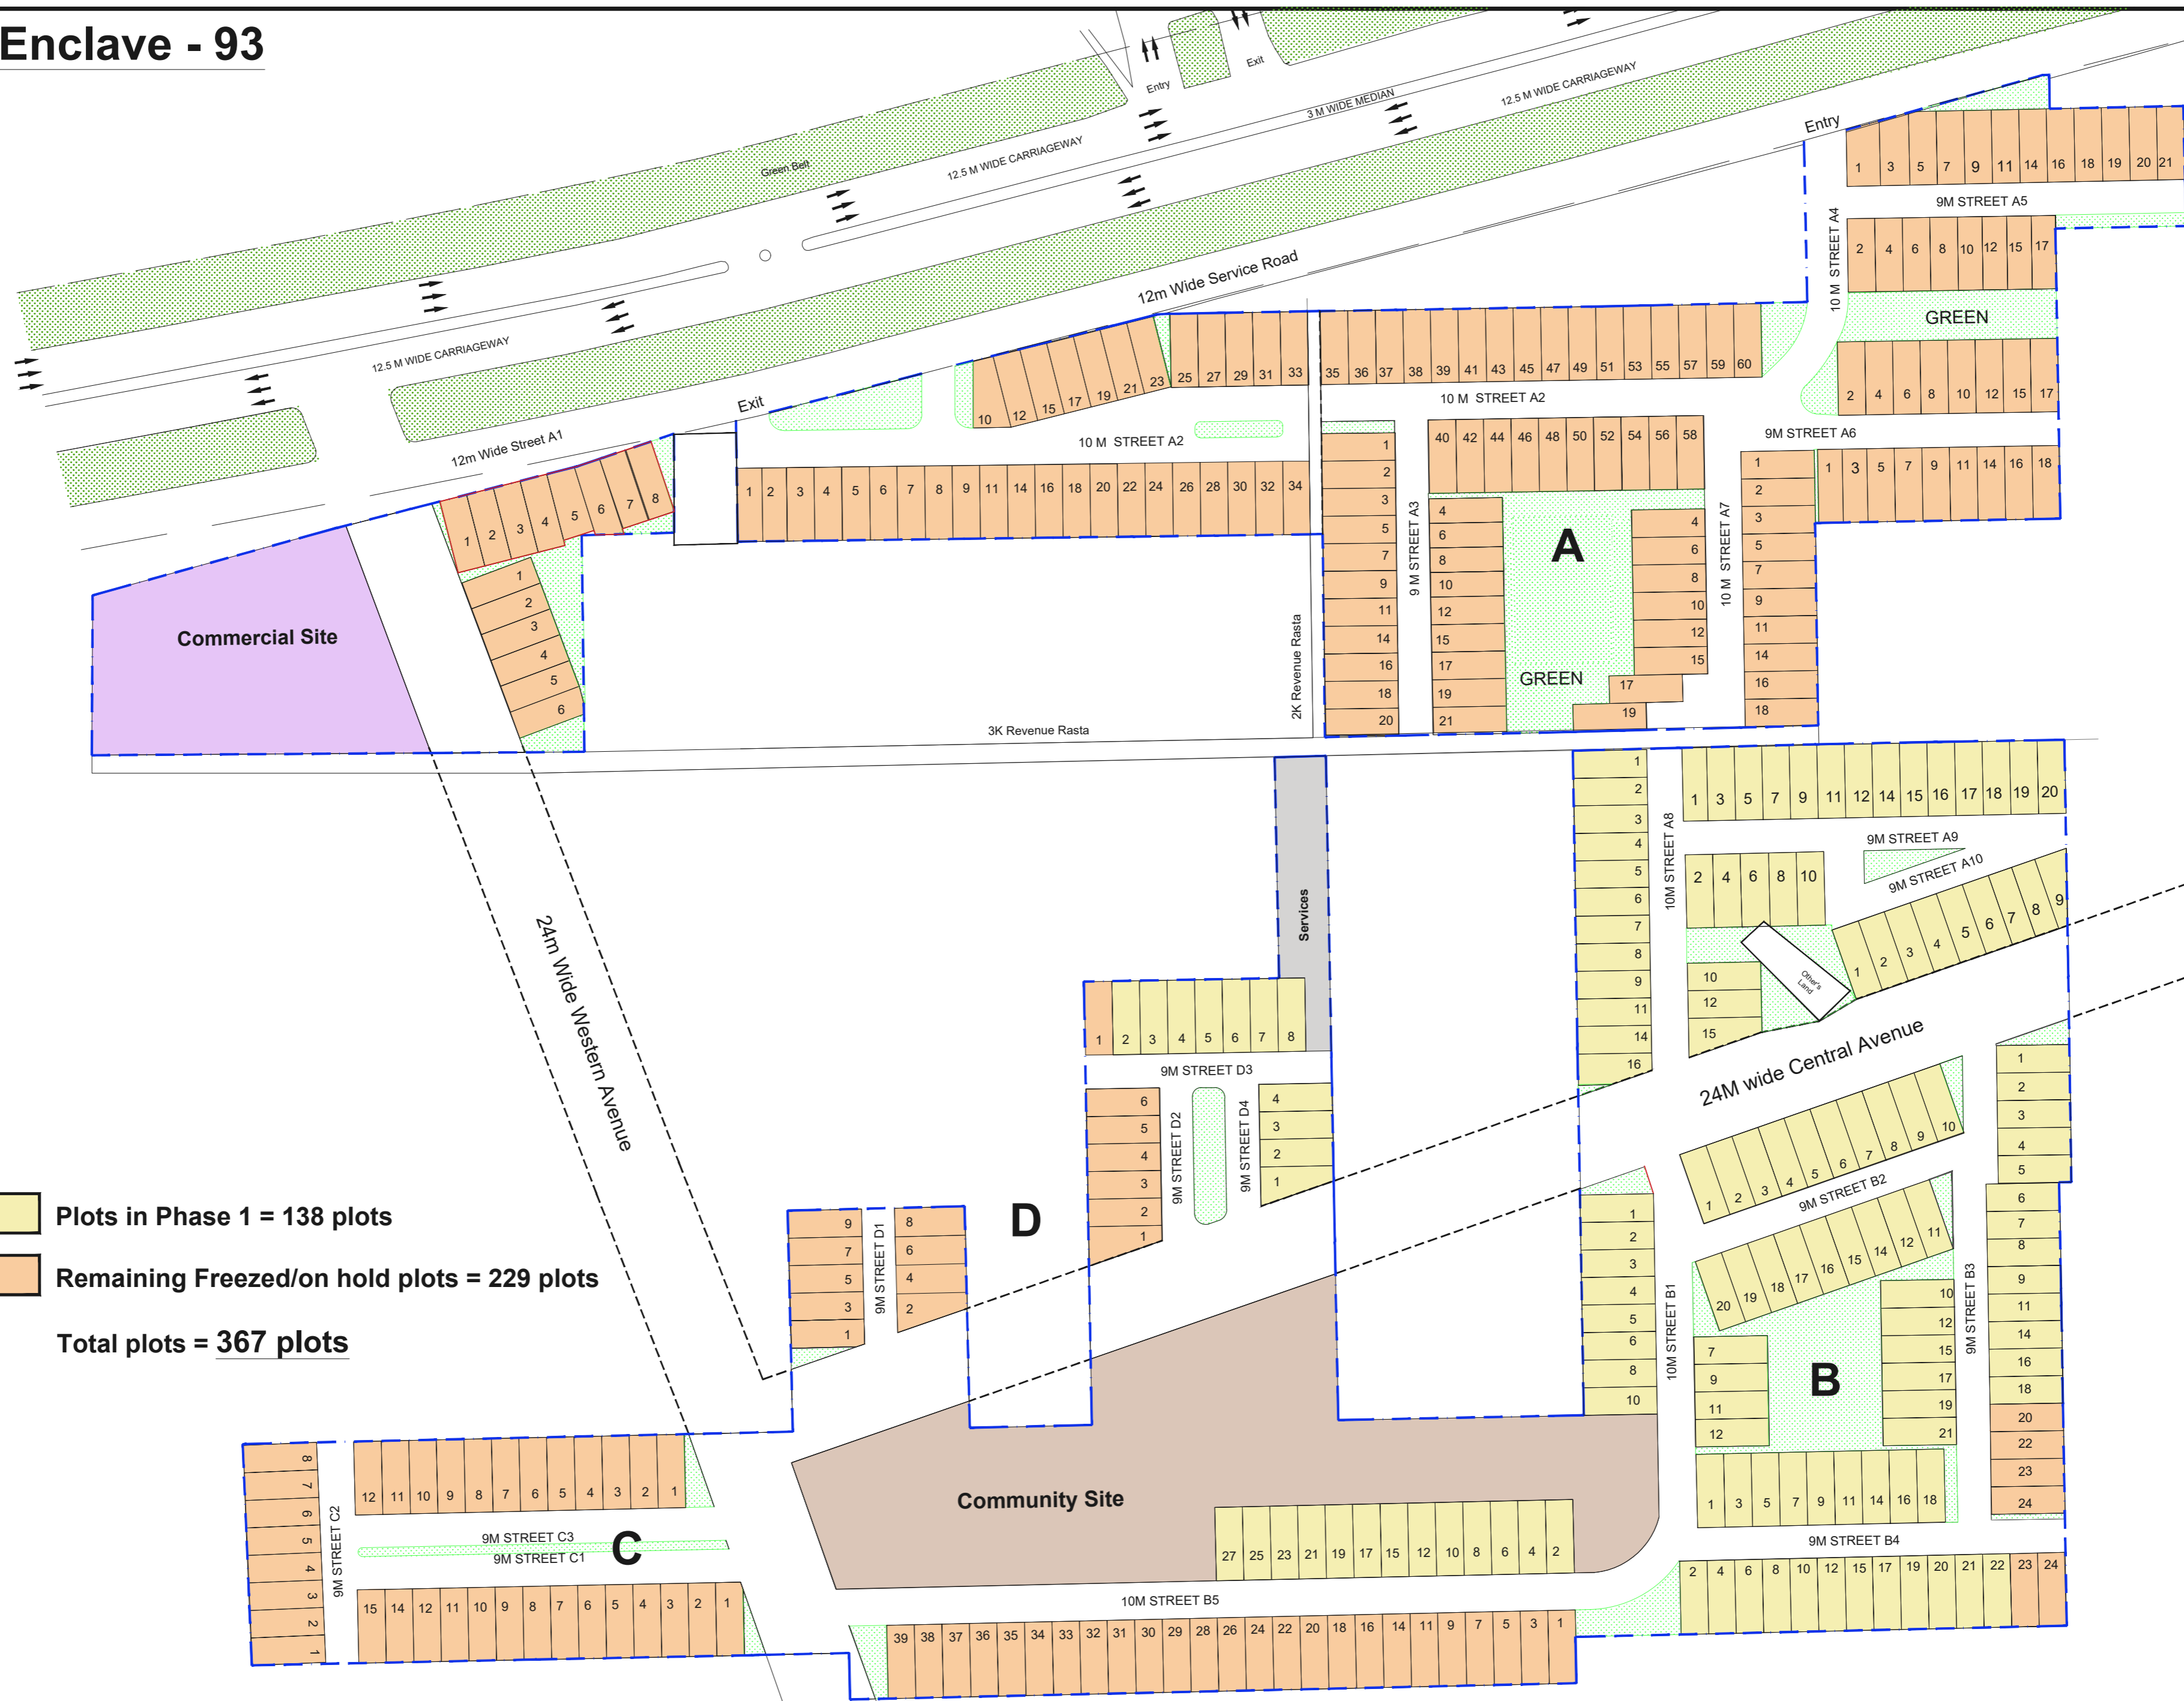

# GC Enclave - 93

Plots in Phase 1 = 138 plots  
 Remaining Frozen/on hold plots = 229 plots  
**Total plots = 367 plots**