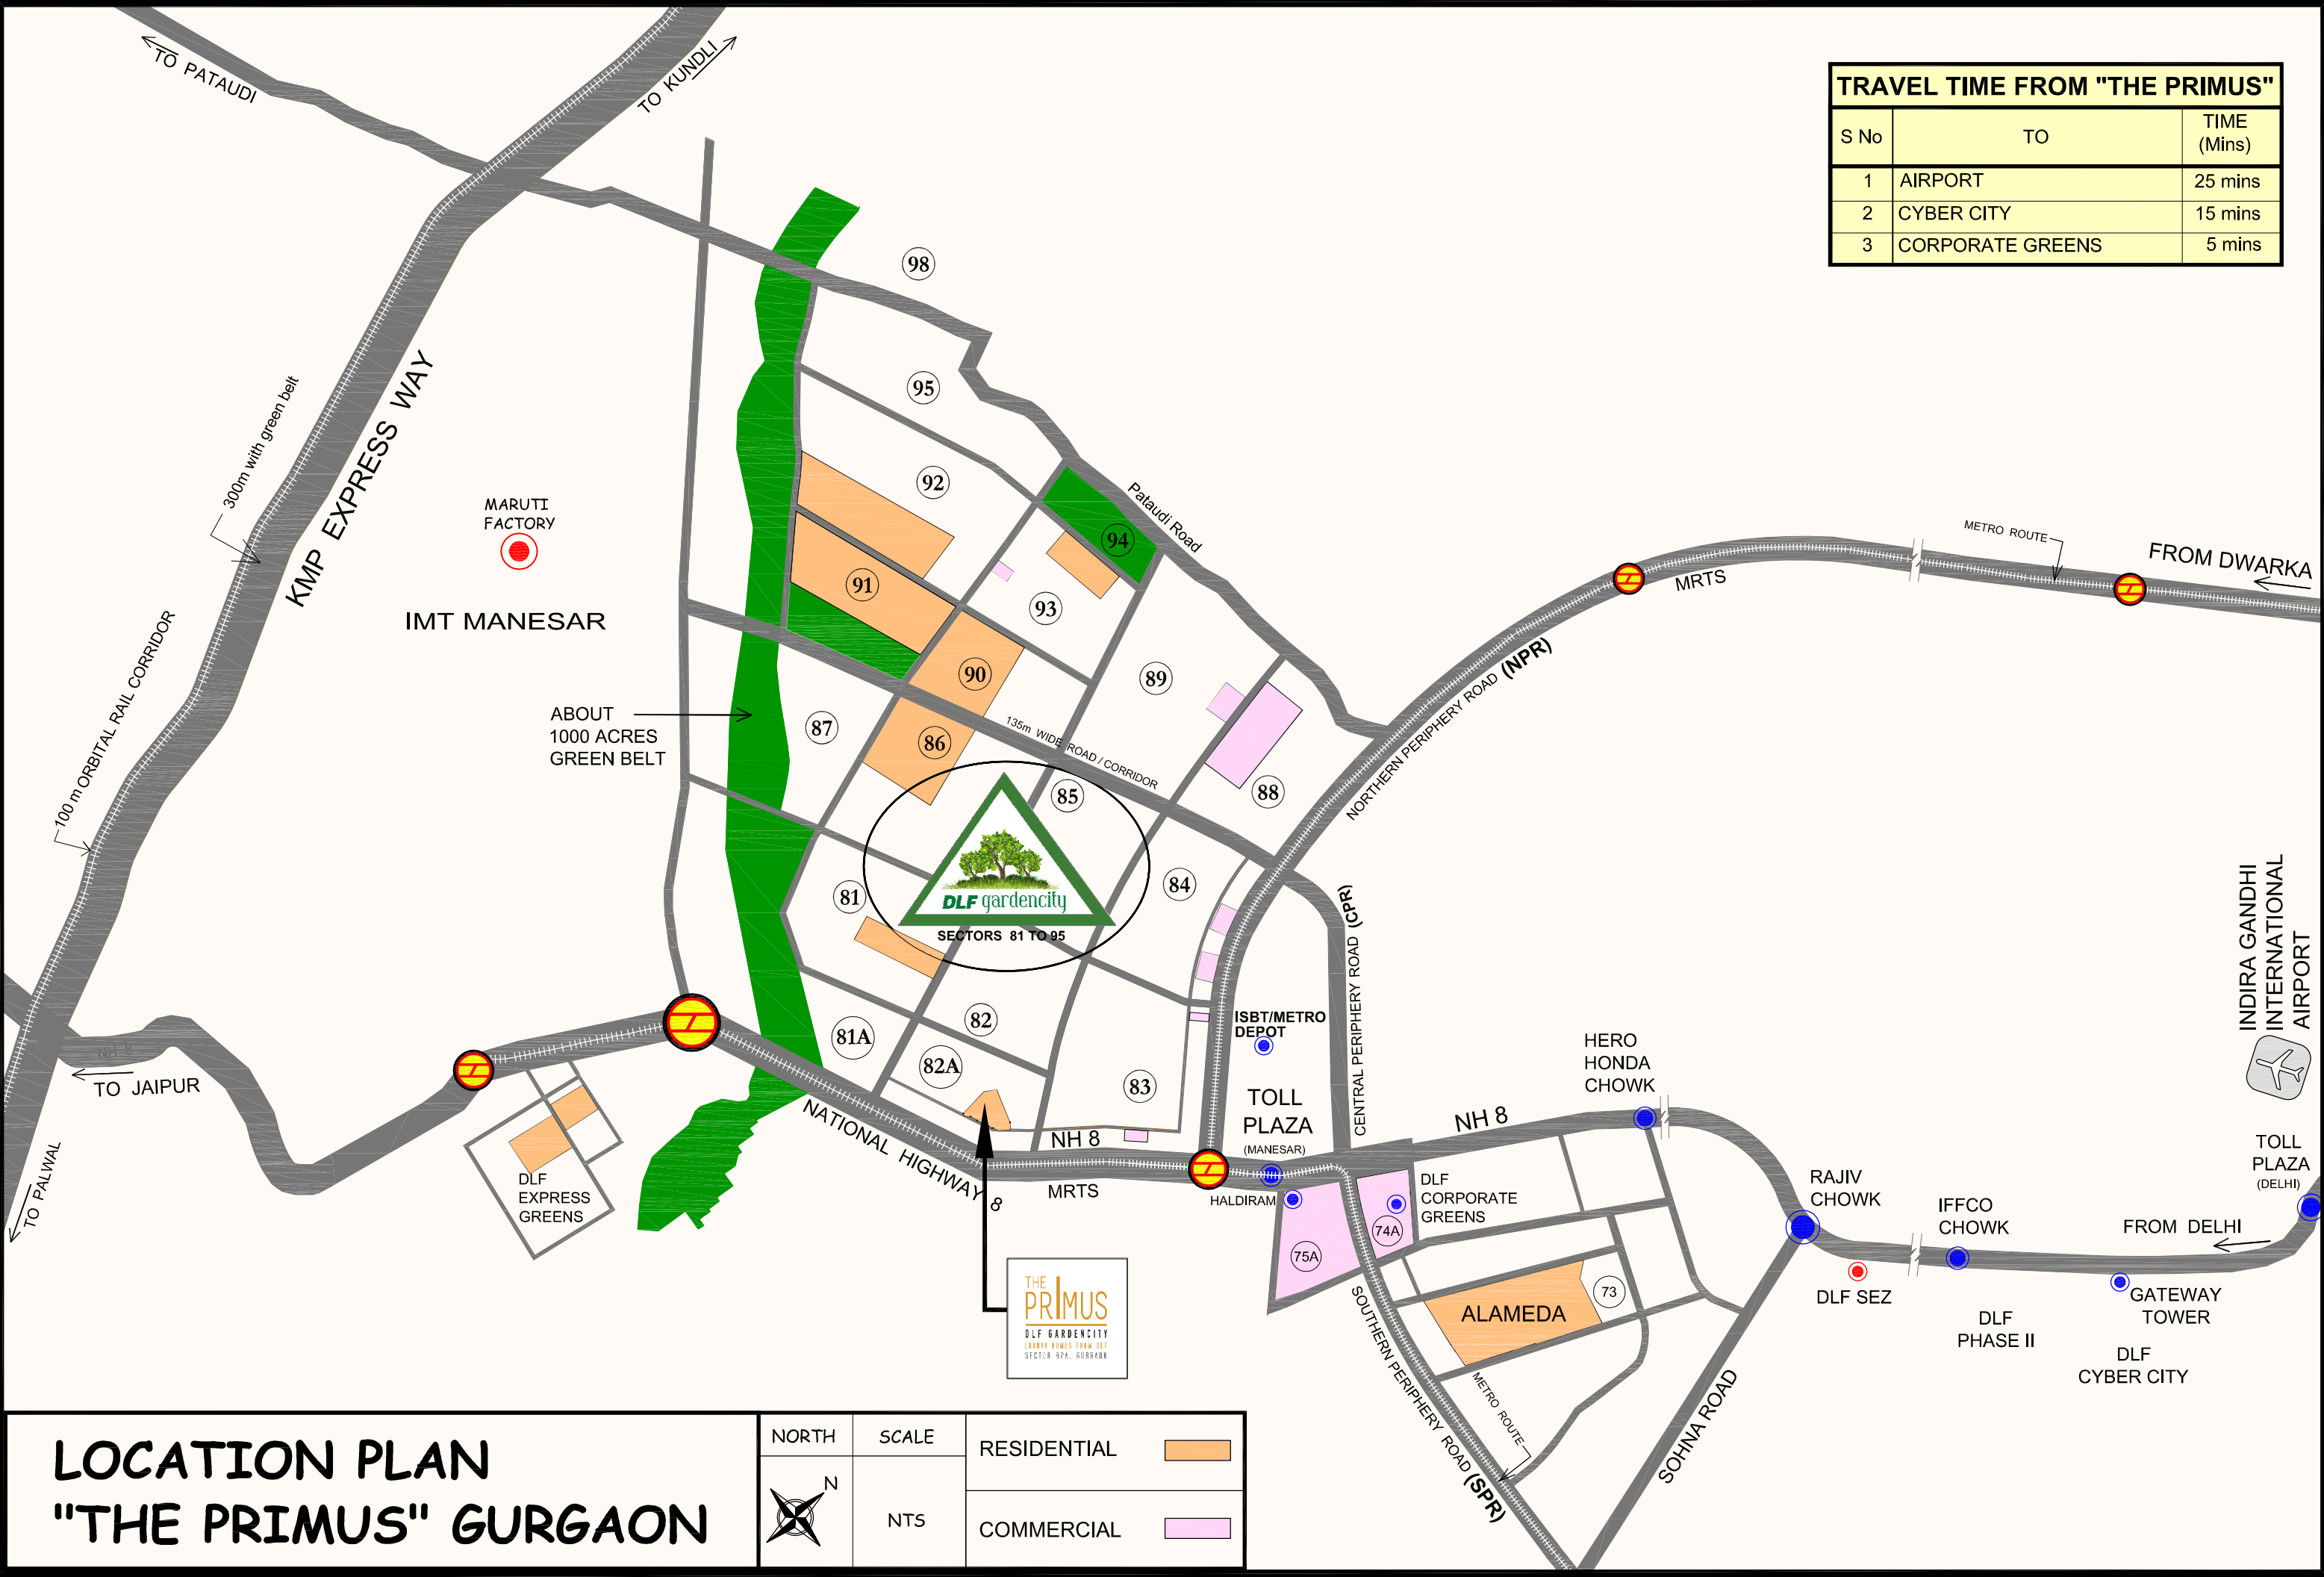

TRAVEL TIME FROM "THE PRIMUS"		
S No	TO	TIME (Mins)
1	AIRPORT	25 mins
2	CYBER CITY	15 mins
3	CORPORATE GREENS	5 mins

LOCATION PLAN "THE PRIMUS" GURGAON

NORTH N	SCALE	RESIDENTIAL	
	1:25,000	COMMERCIAL	