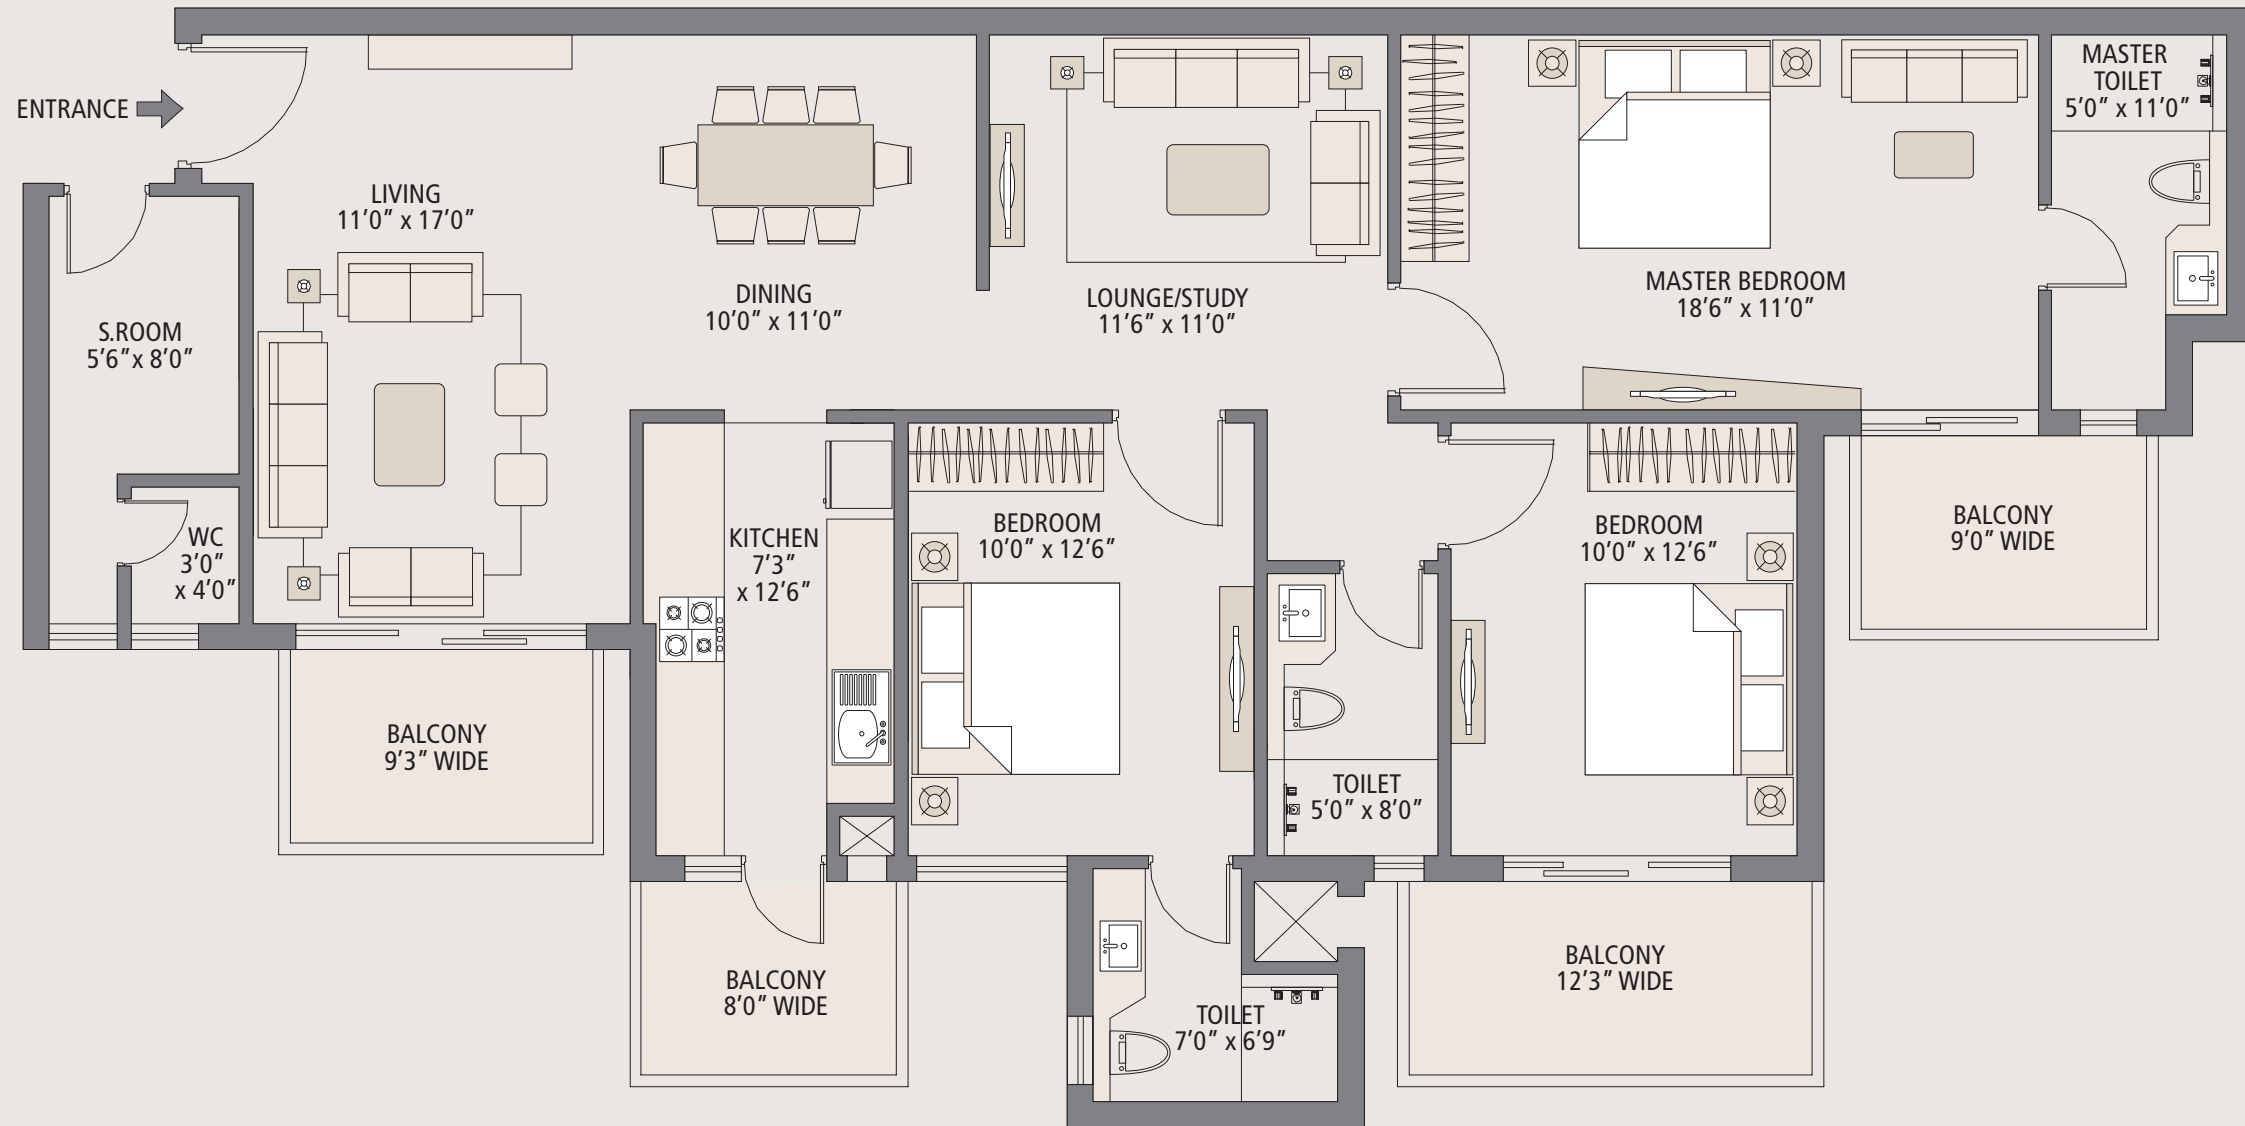

TYPICAL 2000 sq.ft.

Living / Dining / 3 Bedrooms / 3 Toilets / S. Room / Lounge / Kitchen

// Floor Plan //

Note: 1 sq. mtr. = 10.76 sq. ft. 1 sq. mtr. = 1.196 sq.yds.