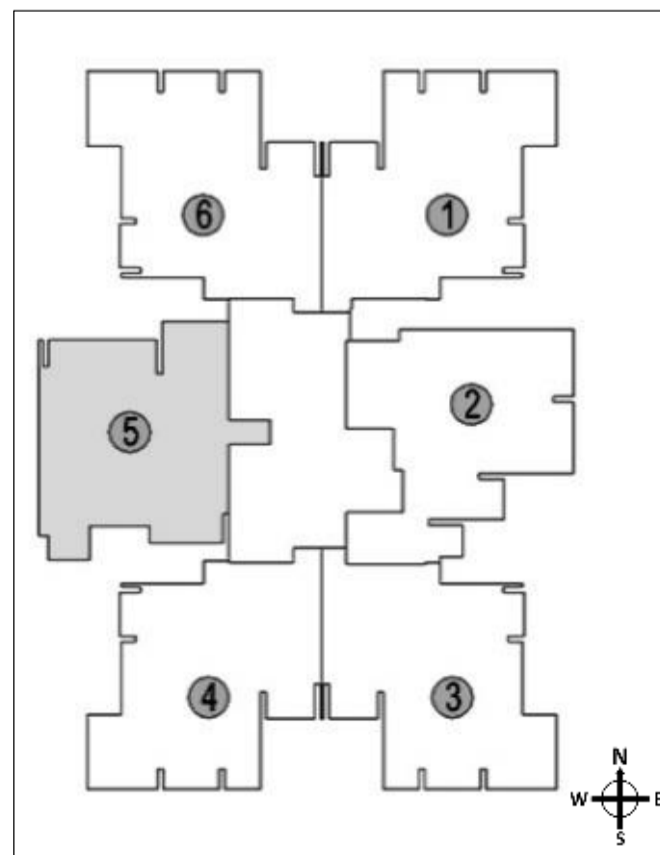

TOWER-A

TOWER-D

2 BHK + Study -Type 2

Area: 1505 Sq.Ft., 139.8 Sq.Mt.