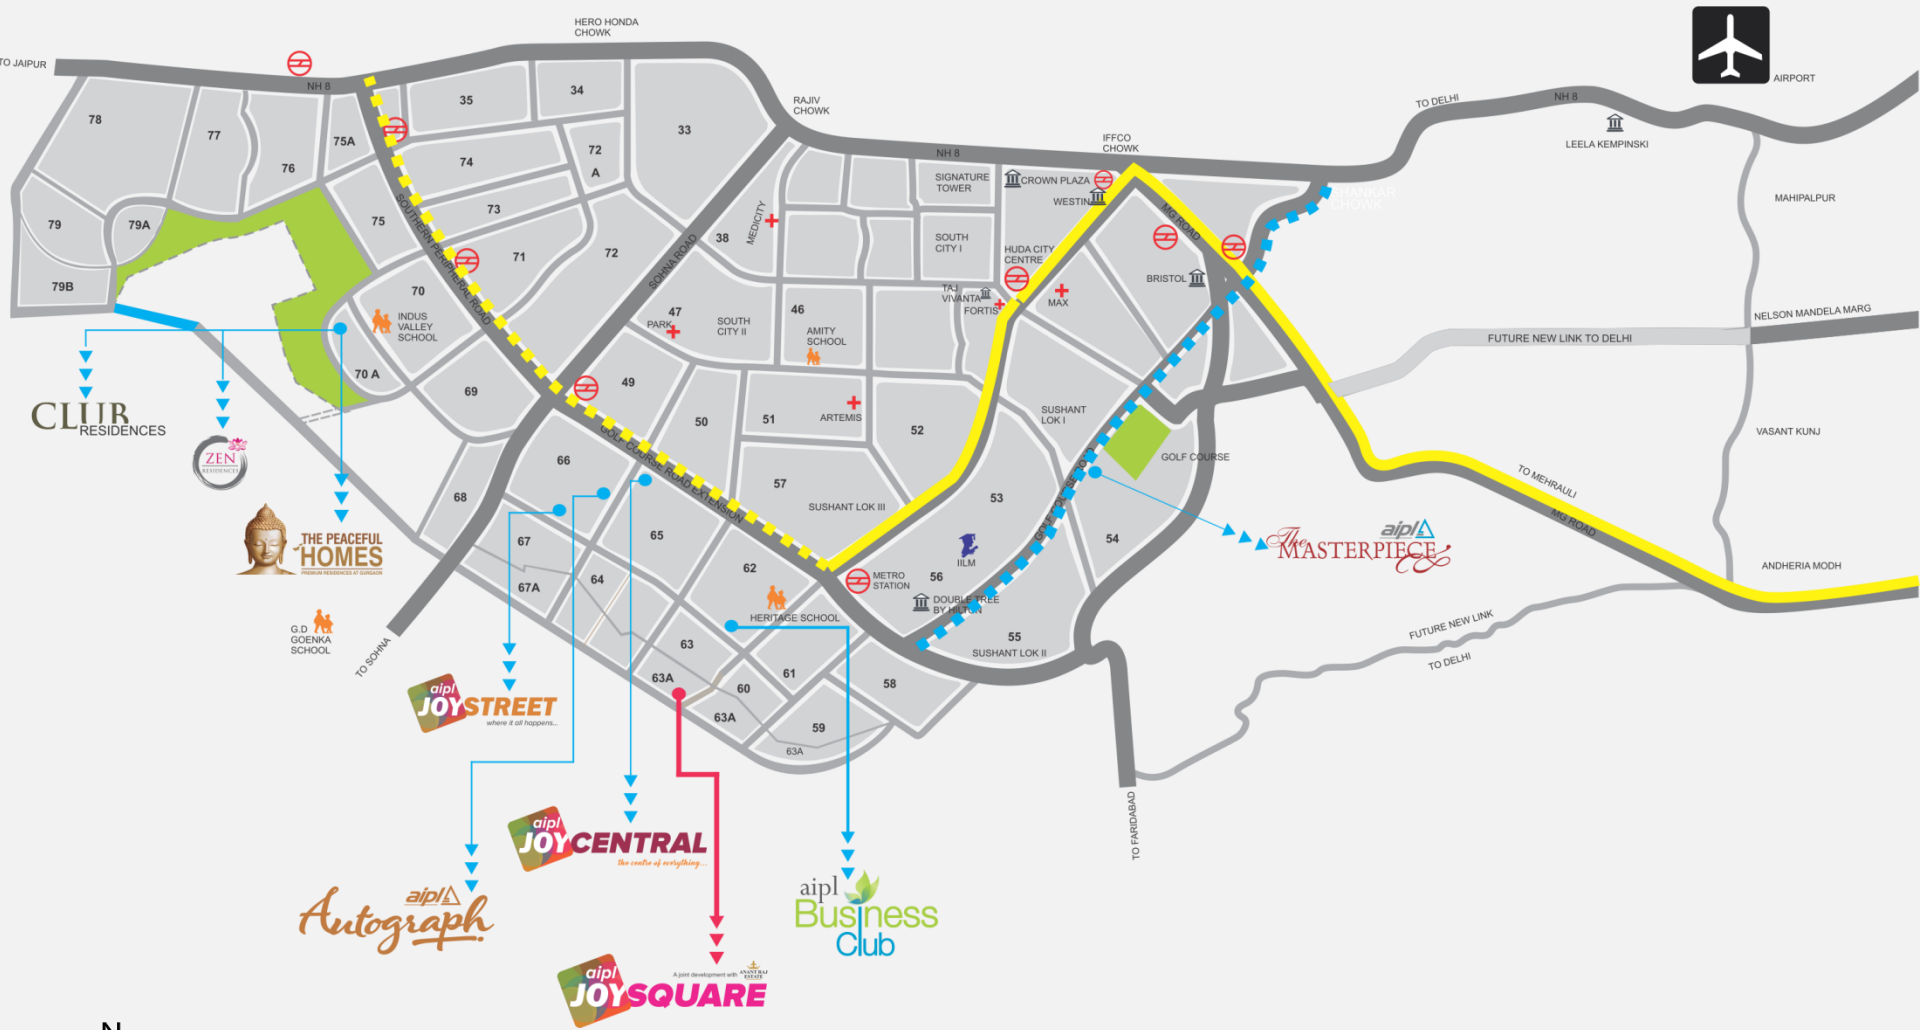

Location Map

CLUR RESIDENCES

Not to scale

LEGEND

- AIPL PROJECT
- HOTEL
- METRO
- HOSPITAL
- SCHOOL
- PROFESSIONAL INSTITUTION
- PROPOSED METRO LINE
- EXISTING METRO LINE
- RAPID METRO LINE